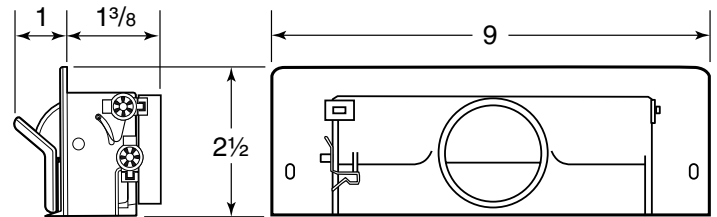

# CANSWEEP® SWEEP INLET VALVE AND TRIM PLATE FOR CENTRAL VACUUM SYSTEM MODELS CI377W AND CI376W

CI377W

CI376W

NOTE: Dimensions shown in inches.

### FEATURES

- Full length door for easy open and close
- Modern design with textured white finish
- Maximum airflow for effective cleaning and zero loss of suction
- Durable Neoprene seal
- Horizontal rear outlet for easy installation
- Automatic operation for use with a central vacuum system
- Matching optional CI376W trim plate available for retrofit installations

	CI377W	CI376W
Standard Pack Quantity	1	1
Carton Size (in.)	9.25 x 3 x 3	11.5 x 5 x 0.25
Carton Weight (lb)	.35	.07