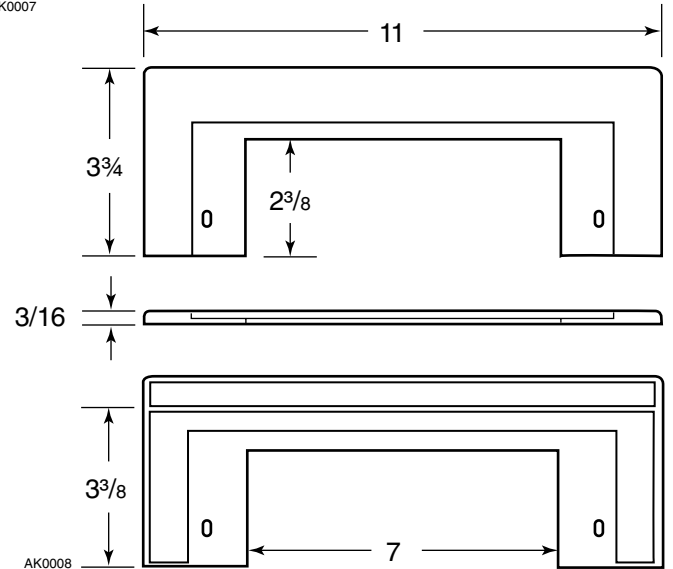

# CANSWEEP® SWEEP INLET VALVE AND TRIM PLATE FOR CENTRAL VACUUM SYSTEM MODELS CI377W AND CI376W

CI377W

CI376W

NOTE: Dimensions shown in inches.

### FEATURES

- Full length door for easy open and close
- Modern design with textured white finish
- Maximum airflow for effective cleaning and zero loss of suction
- Durable Neoprene seal
- Horizontal rear outlet for easy installation
- Automatic operation for use with a central vacuum system
- Matching optional CI376W trim plate available for retrofit installations

	CI377W	CI376W
Standard Pack Quantity	1	1
Carton Size (in.)	9.25 x 3 x 3	11.5 x 5 x 0.25
Carton Weight (lb)	.35	.07