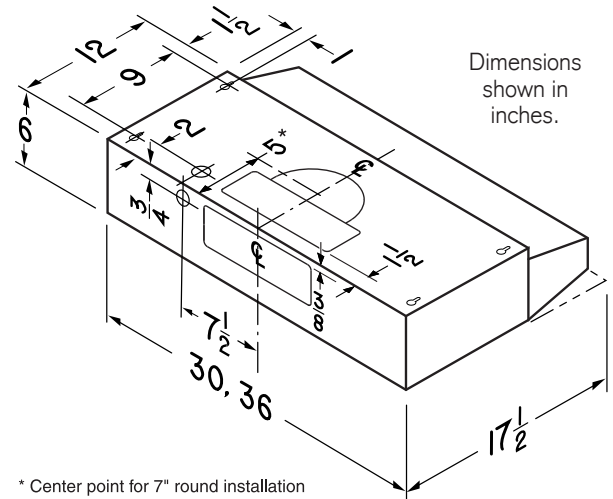

HVI PERFORMANCE							
Duct Orientation	Size	Damper	Sones		CFM		
			Normal	High	Normal	High 0.25 in. w.g.	High 0.1 in. w.g.
Vertical - Rectangular	3¼-in. x 10-in.	Included	2.0	6.0	100	105	190
Horizontal - Rectangular	3¼-in. x 10-in.	Included	2.0†	7.0	90†	105	160
Vertical - Round	7-in.	BP87Q (purchase separately)	2.0	6.0	130	100	240

FEATURES	
Max. Blower Airflow	260 CFM†
Control type	2-speed Rocker
Lighting	1-level Rocker 1- 75W, A19 incandescent bulb (purchase separately)
Fan Blade	Polymeric
Grease Filter with Light Lens	Washable aluminum 11-1/2" x 11-3/4"
Grease Filter with Non-Duct Filter & Light Lens	R610050 - 11-1/2" x 11-3/4" (purchase separately)
Installation Hardware	EZ1 brackets
ADA Compatible	yes

AC INPUT	
115V, 60 Hz - 1.8 AMPS	

OPTIONAL ACCESSORIES	
ADA Wiring Kit	HAWRK3

MOUNTING HEIGHT	
18-in. to 24-in. from cooktop to bottom of hood	

LIMITED WARRANTY	
1-year	

**FOR INDOOR USE ONLY**

HVI-2100 CERTIFIED RATINGS comply with new testing technologies and procedures prescribed by the Home Ventilating Institute, for off-the-shelf products, as they are available to consumers. Product performance is rated at 0.1 in. static pressure, based on tests conducted in AMCA's state-of-the-art test laboratory. Sones are a measure of humanly-perceived loudness, based on laboratory measurements.