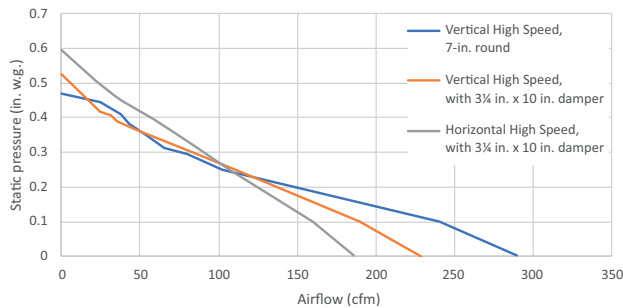

HVI PERFORMANCE							
Duct Orientation	Size	Damper	Sones		CFM		
			Normal	High	Normal	High 0.25 in. w.g.	High 0.1 in. w.g.
Vertical - Rectangular	3¼-in. x 10-in.	Included	2.0	6.0	100	105	190
Horizontal - Rectangular	3¼-in. x 10-in.	Included	2.0†	7.0	90†	105	160
Vertical - Round	7-in.	BP87Q (purchase separately)	2.0	6.0	130	100	240

FEATURES	
Max. Blower Airflow	260 CFM†
Control type	2-speed Rocker
Lighting	1-level Rocker 1- 75W, A19 incandescent bulb (purchase separately)
Fan Blade	Polymeric
Grease Filter with Light Lens	Washable aluminum 11-1/2" x 11-3/4"
Grease Filter with Non-Duct Filter & Light Lens	R610050 - 11-1/2" x 11-3/4" (purchase separately)
Installation Hardware	EZ1 brackets
ADA Compatible	yes

AC INPUT	
115V, 60 Hz - 1.8 AMPS	

OPTIONAL ACCESSORIES	
ADA Wiring Kit	HAWRK3

MOUNTING HEIGHT	
18-in. to 24-in. from cooktop to bottom of hood	

LIMITED WARRANTY	
1-year	

**FOR INDOOR USE ONLY**

HVI-2100 CERTIFIED RATINGS comply with new testing technologies and procedures prescribed by the Home Ventilating Institute, for off-the-shelf products, as they are available to consumers. Product performance is rated at 0.1 in. static pressure, based on tests conducted in AMCA's state-of-the-art test laboratory. Sones are a measure of humanly-perceived loudness, based on laboratory measurements.