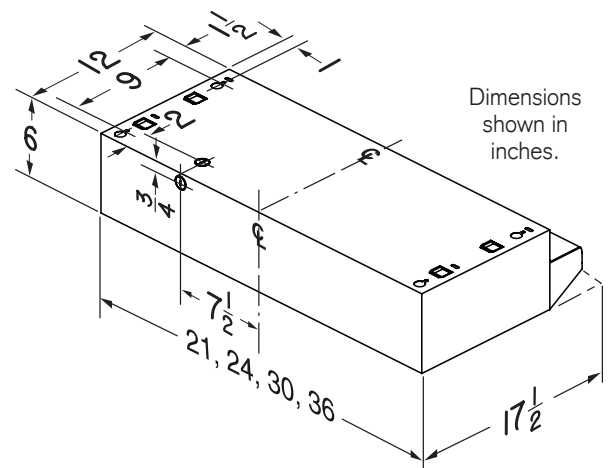

The BUEZ1 non-ducted hood makes filtration of airborne cooking contaminants easy.

SIZE	WHITE ON WHITE	BLACK	BISCUIT	STAINLESS STEEL	NON-DUCT FILTER (replacement)
21-in.	BUEZ121WW				41F
24-in.	BUEZ124WW				41F
30-in.	BUEZ130WW	BUEZ130BL	BUEZ130BT	BUEZ130SS	41F
36-in.	BUEZ136WW				41F

FEATURES	
Control type	2-speed Rocker
Lighting	1-level Rocker 1- 75W, A19 incandescent bulb (purchase separately)
Fan Blade & Light Lens	Polymeric
Non-Duct Filter	1 - 8-3/4" x 10-1/2" (41F included)
Installation Hardware	EZ1 brackets
Heat Sentry	no
Energy Star	no
ADA Compatible	yes
AC INPUT	
120V, 60 Hz - 2.0 AMPS	
OPTIONAL ACCESSORIES	
Electrical Cord Kit	HCK44
Wall Mount Brackets	35
MOUNTING HEIGHT	
18-in. to 24-in. from cooktop to bottom of hood	
LIMITED WARRANTY	
1-year	
FOR INDOOR USE ONLY	