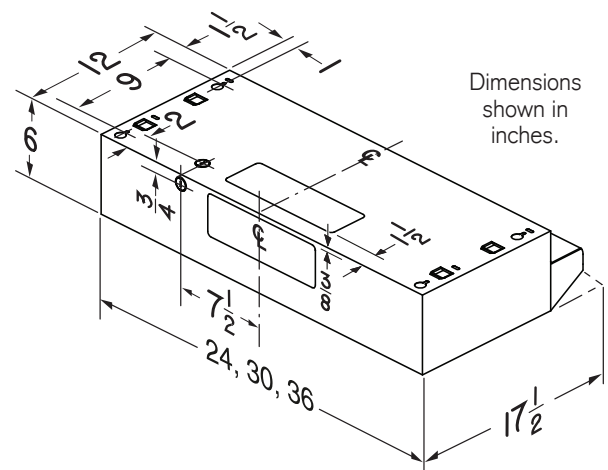

Constructed with quality and good-looks, the BUEZO provides reliable performance whether ducted vertically or horizontally.

SIZE	WHITE ON WHITE	BLACK	GREASE FILTER (replacement)
24-in.	BUEZO24WW		BP29
30-in.	BUEZO30WW	BUEZO30BL	BP29
36-in.	BUEZO36WW		BP29

HVI PERFORMANCE				
Duct Orientation	Size	Damper	Sones	CFM @ 0.1 Ps
Vertical - Rectangular	3¼ in. x 10 in.	Included	6.5	160
Horizontal - Rectangular	3¼ in. x 10 in.	Included	6.5	160

FEATURES	
Max Blower Airflow	210 CFM*
Control type	2-speed Rocker
Lighting	1-level Rocker 1- 75 W, A19 incandescent bulb (purchase separately)
Fan Blade & Light Lens	Polymeric
Grease Filter	1- Washable aluminum 8¾" x 10½" (BP29 included)
Installation Hardware	EZ1 brackets
Heat Sentry	no
Energy Star	no
ADA Compatible	yes
AC INPUT	
120 V, 60 Hz - 2.0 AMPS	
OPTIONAL ACCESSORIES	
Electrical Cord Kit	HCK44
Wall Mount Brackets	35
MOUNTING HEIGHT	
18 in. to 24 in. from cooktop to bottom of hood	
LIMITED WARRANTY	
1-year	
FOR INDOOR USE ONLY	