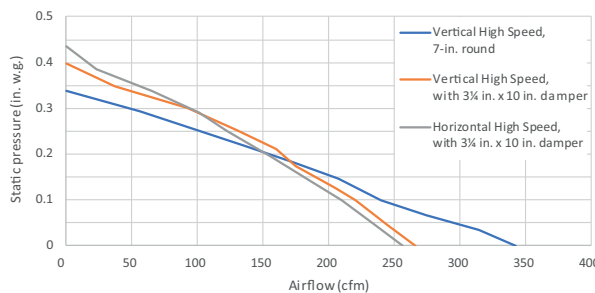

The slim and refined lines of Sahale bring a refreshing change to today's kitchens. Bright Halogen lighting complements your cooking experience and two fan speeds make cooking more enjoyable.

SIZE	WHITE	BLACK	STAINLESS	GREASE FILTER (replacement)	NON-DUCT FILTER
30 in.	BKSA130WW	BKSA130BL	BKSA130SS	HPFA (Type Ao)	HPF1 (Type Xa)

HVI PERFORMANCE							
Duct Orientation	Size	Damper	Sones		CFM		
			Normal	High	Normal	High 0.25 in. w.g.	High 0.1 in. w.g.
Vertical - Rectangular	3¼ in. x 10 in.	Included	1.5	5.0	130	130	220
Horizontal - Rectangular	3¼ in. x 10 in.	Included	1.5	5.0	110	120	210
Round - Vertical	7 in.	Sold Separately	1.5	5.0	150	100	240

FEATURES	
Max. Blower CFM*	300
Control type	2-speed Rocker
Delay off	no
Filter Clean Reminder	no
Heat Sentry™	no
ADA Capable	yes
Lighting	2-level 50 W Halogen (included)
Grease Filter	Open Mesh (Qty. 1)
Installation Hardware	Standard
ENERGY STAR®	no
Recirculation	Non-ducted filter sold separately

AC INPUT	
120 V, 60 Hz - 1.4 AMPS	

OPTIONAL ACCESSORIES	
7-in. Round Damper	BP87Q
Make-up Air Dampers	MD6TU, MD8TU and MD10TU

MOUNTING HEIGHT	
18 in. to 24 in. from cooktop to bottom of hood	

LIMITED WARRANTY	
1-year	

FOR INDOOR USE ONLY

Dimensions shown in inches.

HVI-2100 CERTIFIED RATINGS comply with new testing technologies and procedures prescribed by the Home Ventilating Institute, for off-the-shelf products, as they are available to consumers. Product performance is rated at 0.1 and 0.25 in. static pressure at high speed based on tests conducted in an HVI-approved state-of-the-art test laboratory. Sones are a measure of humanly-perceived loudness, based on laboratory measurements.

* Where noted performance rating is not HVI certified but was established in accordance with HVI Standardized test procedure.

SAHALE - BKSA1 SERIES