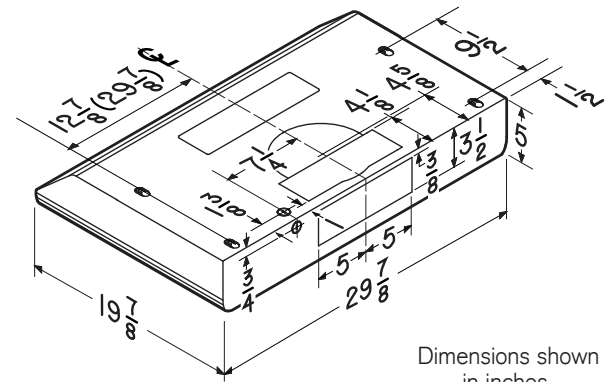

The slim and refined lines of Sahale bring a refreshing change to today's kitchens. Bright Halogen lighting complements your cooking experience and two fan speeds make cooking more enjoyable.

SIZE	WHITE	BLACK	STAINLESS	GREASE FILTER (replacement)	NON-DUCT FILTER
30 in.	BKSA130WW	BKSA130BL	BKSA130SS	HPFA (Type Ao)	HPF1 (Type Xa)

HVI PERFORMANCE							
Duct Orientation	Size	Damper	Sones		CFM		
			Normal	High	Normal	High 0.25 in. w.g.	High 0.1 in. w.g.
Vertical - Rectangular	3¼ in. x 10 in.	Included	1.5	5.0	130	130	220
Horizontal - Rectangular	3¼ in. x 10 in.	Included	1.5	5.0	110	120	210
Round - Vertical	7 in.	Sold Separately	1.5	5.0	150	100	240

FEATURES	
Max. Blower CFM*	300
Control type	2-speed Rocker
Delay off	no
Filter Clean Reminder	no
Heat Sentry™	no
ADA Capable	yes
Lighting	2-level 50 W Halogen (included)
Grease Filter	Open Mesh (Qty. 1)
Installation Hardware	Standard
ENERGY STAR®	no
Recirculation	Non-ducted filter sold separately

AC INPUT	
120 V, 60 Hz - 1.4 AMPS	

OPTIONAL ACCESSORIES	
7-in. Round Damper	BP87Q
Make-up Air Dampers	MD6TU, MD8TU and MD10TU

MOUNTING HEIGHT	
18 in. to 24 in. from cooktop to bottom of hood	

LIMITED WARRANTY	
1-year	

FOR INDOOR USE ONLY

Dimensions shown in inches.

HVI-2100 CERTIFIED RATINGS comply with new testing technologies and procedures prescribed by the Home Ventilating Institute, for off-the-shelf products, as they are available to consumers. Product performance is rated at 0.1 and 0.25 in. static pressure at high speed based on tests conducted in an HVI-approved state-of-the-art test laboratory. Sones are a measure of humanly-perceived loudness, based on laboratory measurements.

* Where noted performance rating is not HVI certified but was established in accordance with HVI Standardized test procedure.

SAHALE - BKSA1 SERIES