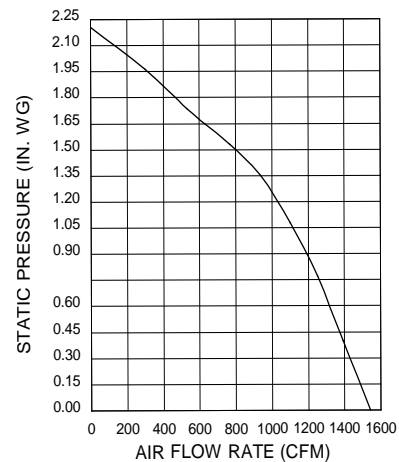

MODEL 336 EXTERIOR BLOWER

* INSTALLATION NOTE

The Models RM325H & RM326H Blowers may be compatible with “older” 60000 Series Rangemaster® Hoods. Refer to specific hood installation instructions for details.