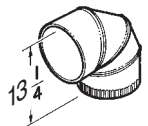

Model RM325H
Blower /
Rough-in
Kit

Models
331H & 332H
Exterior Blowers

Model RM326H
Blower /
Rough-in
Kit

Models
335 & 336
Exterior Blowers * Model 336 dimensions

Model 418
10" Round
90° Elbow

PERFORMANCE RATINGS