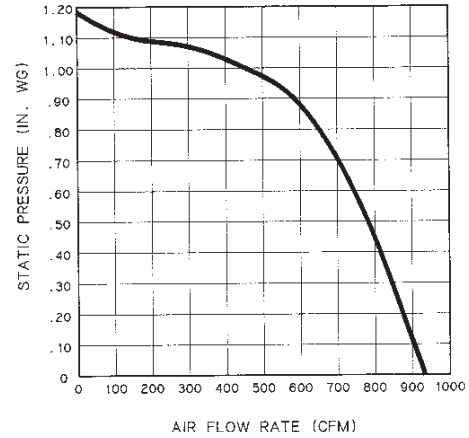

MODEL RM325H BLOWER

MODEL RM326H BLOWER

MODEL 331H EXTERIOR BLOWER

MODEL 332H EXTERIOR BLOWER

MODEL 335 EXTERIOR BLOWER

MODEL 336 EXTERIOR BLOWER

* INSTALLATION NOTE

The Models RM325H & RM326H Blowers may be compatible with “older” 60000 Series Rangemaster® Hoods. Refer to specific hood installation instructions for details.