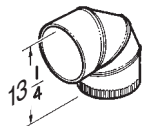

Model RM325H  
Blower /  
Rough-in  
Kit

Models  
331H & 332H  
Exterior Blowers

Model RM326H  
Blower /  
Rough-in  
Kit

Models  
335 & 336  
Exterior Blowers \* Model 336 dimensions

Model 418  
10" Round  
90° Elbow