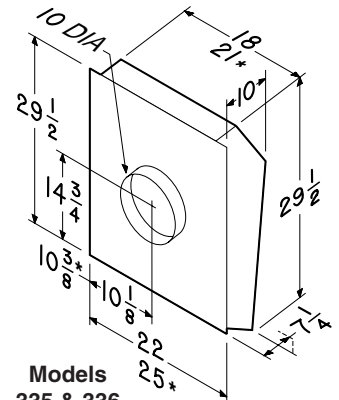

Model RM325H  
Blower /  
Rough-in  
Kit

Models  
331H & 332H  
Exterior Blowers

Model RM326H  
Blower /  
Rough-in  
Kit

Models  
335 & 336  
Exterior Blowers \* Model 336 dimensions

Model 418  
10" Round  
90° Elbow