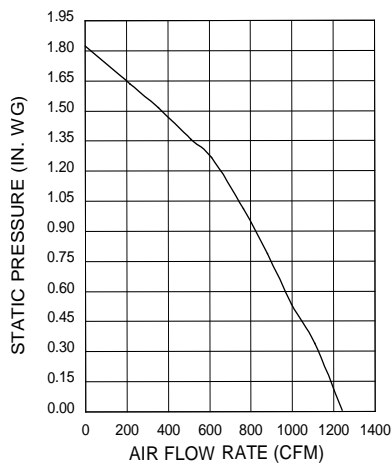

MODEL 335 EXTERIOR BLOWER