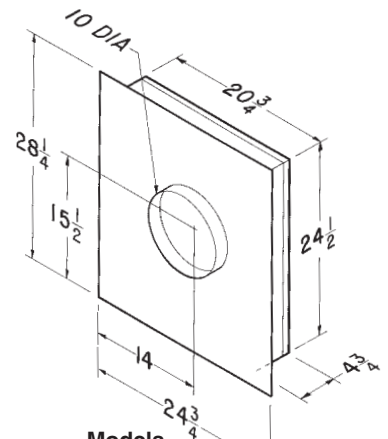

Models
331H & 332H
Exterior Blowers