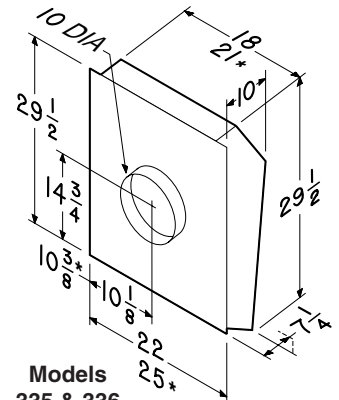

Model RM325H
Blower /
Rough-in
Kit

Models
331H & 332H
Exterior Blowers

Model RM326H
Blower /
Rough-in
Kit

Models
335 & 336
Exterior Blowers * Model 336 dimensions

Model 418
10" Round
90° Elbow

PERFORMANCE RATINGS