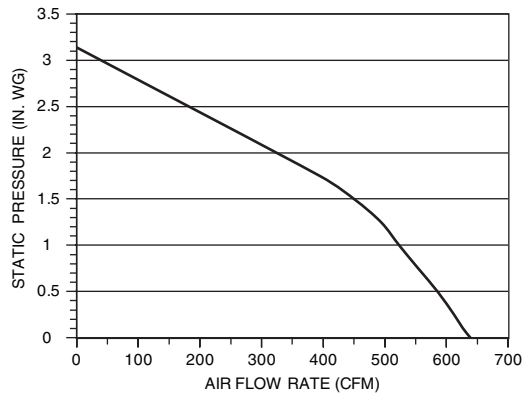

PERFORMANCE RATINGS

MODEL RM325H BLOWER