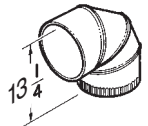

Model RM325H
Blower /
Rough-in
Kit

Models
331H & 332H
Exterior Blowers

Model RM326H
Blower /
Rough-in
Kit

Models
335 & 336
Exterior Blowers * Model 336 dimensions

Model 418
10" Round
90° Elbow

PERFORMANCE RATINGS