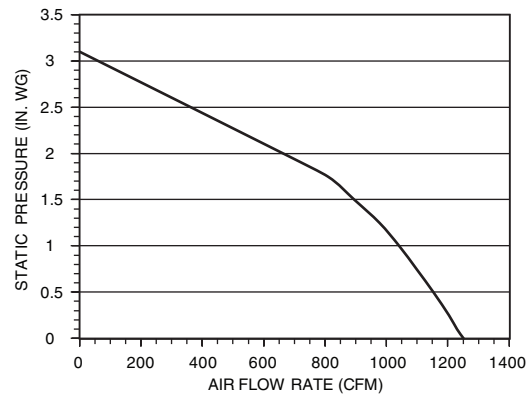

MODEL RM326H BLOWER