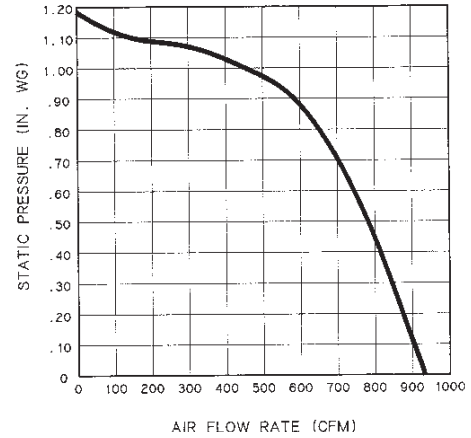

MODEL RM325H BLOWER

MODEL RM326H BLOWER

MODEL 331H EXTERIOR BLOWER

MODEL 332H EXTERIOR BLOWER

MODEL 335 EXTERIOR BLOWER

MODEL 336 EXTERIOR BLOWER

* INSTALLATION NOTE

The Models RM325H & RM326H Blowers may be compatible with “older” 60000 Series Rangemaster® Hoods. Refer to specific hood installation instructions for details.