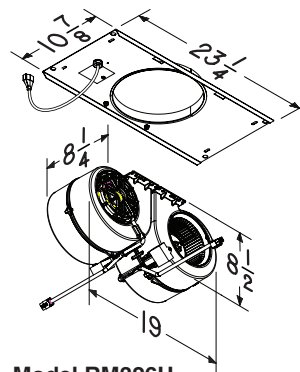

Model RM325H *

- 600 cfm, 120 VAC, 3.3 Amps
- Interior-mounted, single-wheel design - attaches to rough-in plate
- Includes Rough-in Kit.
- Uses 8" round duct (purchase separately)

Model RM326H *

- 1200 cfm, 120 VAC, 5.0 Amps
- Interior-mounted, dual-wheel design - attaches to rough-in plate
- Includes Rough-in Kit.
- Requires 10" round duct (purchase separately)

SPECIFICATIONS

MODEL	VOLTS	HZ	AMPS	CFM	DUCT
RM325H	120	60	3.3	600	8" Rd.
RM326H	120	60	5.0	1200	10" Rd.
331H	120	60	2.3	600	10" Rd.
332H	120	60	5.8	900	10" Rd.
335	120	60	3.0	1200	10" Rd.
336	120	60	4.3	1500	10" Rd.

Model RM325H
Blower /
Rough-in
Kit

Models
331H & 332H
Exterior Blowers

Model RM326H
Blower /
Rough-in
Kit

Models
335 & 336
Exterior Blowers * Model 336 dimensions

Model 418
10" Round
90° Elbow

PERFORMANCE RATINGS