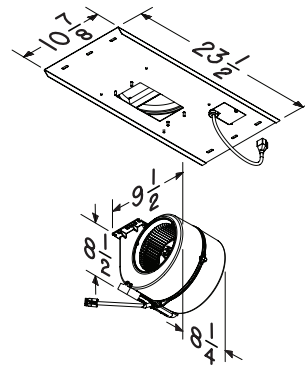

FEATURES

BLOWERS:

Model RM325H *

- 600 cfm, 120 VAC, 3.3 Amps
- Interior-mounted, single-wheel design - attaches to rough-in plate
- Includes Rough-in Kit.
- Uses 8" round duct (purchase separately)

Model RM326H *

- 1200 cfm, 120 VAC, 5.0 Amps
- Interior-mounted, dual-wheel design - attaches to rough-in plate
- Includes Rough-in Kit.
- Requires 10" round duct (purchase separately)

Model 331H / 332H / 335 / 336

- 600 / 900 / 1200 / 1500 cfm
- 120 VAC, 2.3 / 5.8 / 3.0 / 4.3 Amps
- Exterior-mounted, all aluminum construction
- Use with 10" round duct (purchase separately)

Note: To achieve reduced sound levels at the range hood, the external blower should be installed at least 10 feet away from the hood location and include one 90° elbow in the duct run between the hood and blower.

SPECIFICATIONS

MODEL	VOLTS	HZ	AMPS	CFM	DUCT
RM325H	120	60	3.3	600	8" Rd.
RM326H	120	60	5.0	1200	10" Rd.
331H	120	60	2.3	600	10" Rd.
332H	120	60	5.8	900	10" Rd.
335	120	60	3.0	1200	10" Rd.
336	120	60	4.3	1500	10" Rd.

HVI-2100 CERTIFIED RATINGS comply with new testing technologies and procedures prescribed by the Home Ventilating Institute, for off-the-shelf products, as they are available to consumers. Product performance is rated at 0.1 in. static pressure, based on tests conducted in a state-of-the-art test laboratory. Sones are a measure of humanly-perceived loudness, based on laboratory measurements.

Model RM325H
Blower /
Rough-in
Kit