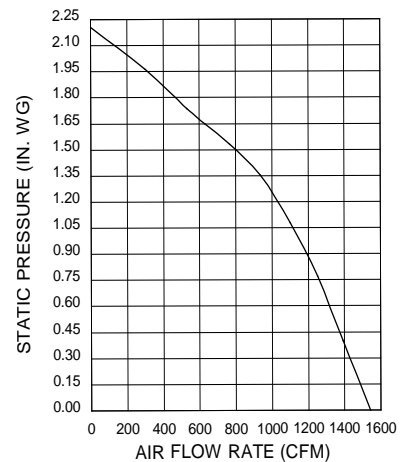

MODEL 336 EXTERIOR BLOWER

* INSTALLATION NOTE

The Models RM325H & RM326H Blowers may be compatible with “older” 60000 Series Rangemaster® Hoods. Refer to specific hood installation instructions for details.