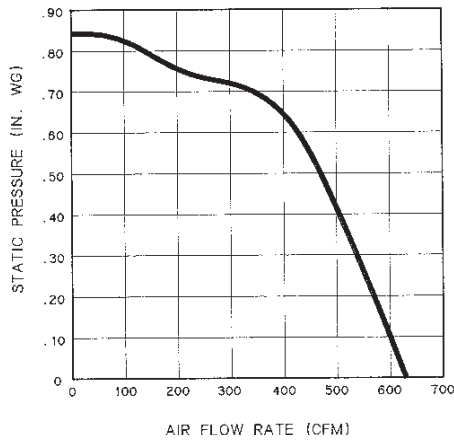

MODEL 331H EXTERIOR BLOWER