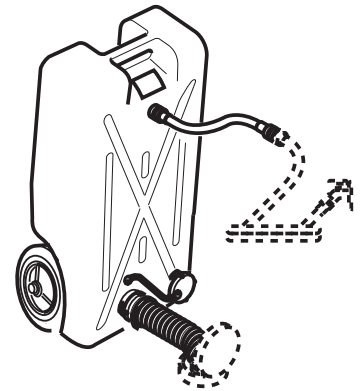

TOTE-ALONG OWNER'S INSTRUCTIONS

15 GALLON (Low Silhouette Tent Camper) - P/N 28508

Assembly/Operating Instructions:

Drain water hook-up:

Connect Tote-Along to coach with filler hose assembly. Vent Tote-Along by loosening 3" cap.

Holding tank hook-up:

Connect Tote-Along to coach gate valve with straight bayonet adaptor and 3" sewer hose.

Emptying: Un-hook Tote-Along from coach. Pull to approved dump station. Vent Tote-Along by loosening 3/4" cap. Tip and dump.

Cleaning:

Attach hose to filler hose assembly and flush tank thoroughly.

Parts List:

ITEM	PART NO.	REQ'D	DESCRIPTION
1	28509	1	TANK 15 GALLON
2	10895	2	WHEEL (5.5")
3	26027	1	AXLE
4	80515	2	BUSHING
5	10225	3	HOSE WASHER
6	10898	2	PUSH NUT (3/8")
7	11576	1	HOSE CAP (3/4")
8	26076	1	FILLER HOSE ASSEMBLY
9	26060	1	STRAIGHT BAYONET ADAPTOR (3")
10	26048	1	CAP (3")
11	17274	1	WARNING LABEL
12	12316	1	SEWER HOSE (5')
13	10400	1	HOSE CLAMP
14	26069	1	WARNING LABEL
15	26057	1	EXTEND HANDLE
16	26097	1	STRAP (3")
17	26096	1	GASKET