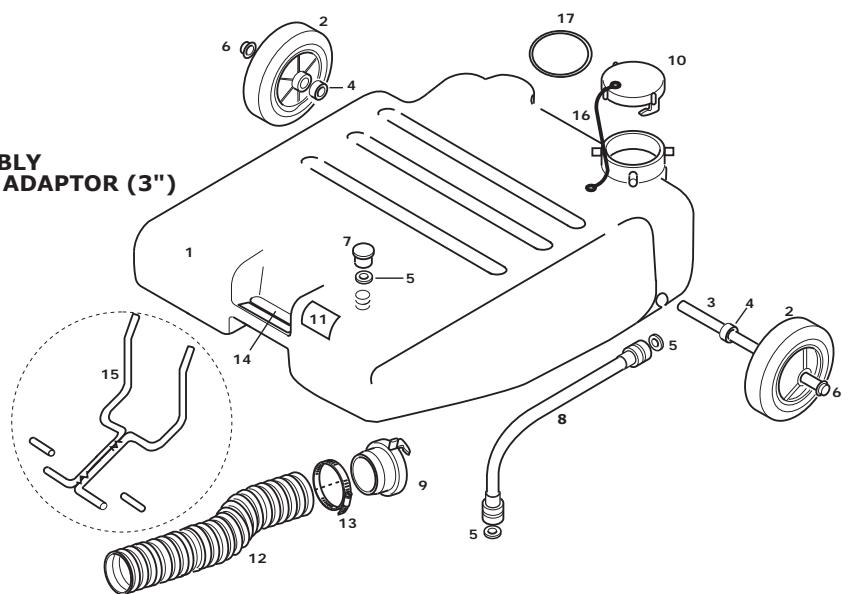

TOTE-ALONG OWNER'S INSTRUCTIONS

15 GALLON (Low Silhouette Tent Camper) - P/N 28508

Assembly/Operating Instructions:

Drain water hook-up:

Connect Tote-Along to coach with filler hose assembly. Vent Tote-Along by loosening 3" cap.

Holding tank hook-up:

Connect Tote-Along to coach gate valve with straight bayonet adaptor and 3" sewer hose.

Emptying: Un-hook Tote-Along from coach. Pull to approved dump station. Vent Tote-Along by loosening 3/4" cap. Tip and dump.

Cleaning:

Attach hose to filler hose assembly and flush tank thoroughly.

Parts List:

ITEM	PART NO.	REQ'D	DESCRIPTION
1	28509	1	TANK 15 GALLON
2	10895	2	WHEEL (5.5")
3	26027	1	AXLE
4	80515	2	BUSHING
5	10225	3	HOSE WASHER
6	10898	2	PUSH NUT (3/8")
7	11576	1	HOSE CAP (3/4")
8	26076	1	FILLER HOSE ASSEMBLY
9	26060	1	STRAIGHT BAYONET ADAPTOR (3")
10	26048	1	CAP (3")
11	17274	1	WARNING LABEL
12	12316	1	SEWER HOSE (5')
13	10400	1	HOSE CLAMP
14	26069	1	WARNING LABEL
15	26057	1	EXTEND HANDLE
16	26097	1	STRAP (3")
17	26096	1	GASKET