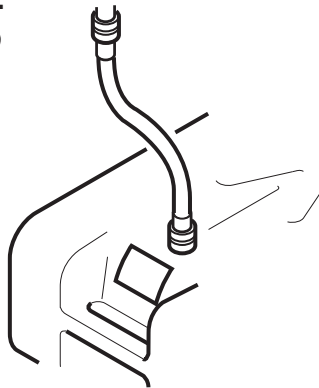

TOTE-ALONG OWNER'S INSTRUCTIONS

15 GALLON (Low Silhouette Tent Camper) - P/N 28508

Assembly/Operating Instructions:

Drain water hook-up:

Connect Tote-Along to coach with filler hose assembly. Vent Tote-Along by loosening 3" cap.

Holding tank hook-up:

Connect Tote-Along to coach gate valve with straight bayonet adaptor and 3" sewer hose.

Emptying: Un-hook Tote-Along from coach. Pull to approved dump station. Vent Tote-Along by loosening 3/4" cap. Tip and dump.

Cleaning:

Attach hose to filler hose assembly and flush tank thoroughly.

Parts List:

ITEM	PART NO.	REQ'D	DESCRIPTION
1	28509	1	TANK 15 GALLON
2	10895	2	WHEEL (5.5")
3	26027	1	AXLE
4	80515	2	BUSHING
5	10225	3	HOSE WASHER
6	10898	2	PUSH NUT (3/8")
7	11576	1	HOSE CAP (3/4")
8	26076	1	FILLER HOSE ASSEMBLY
9	26060	1	STRAIGHT BAYONET ADAPTOR (3")
10	26048	1	CAP (3")
11	17274	1	WARNING LABEL
12	12316	1	SEWER HOSE (5')
13	10400	1	HOSE CLAMP
14	26069	1	WARNING LABEL
15	26057	1	EXTEND HANDLE
16	26097	1	STRAP (3")
17	26096	1	GASKET