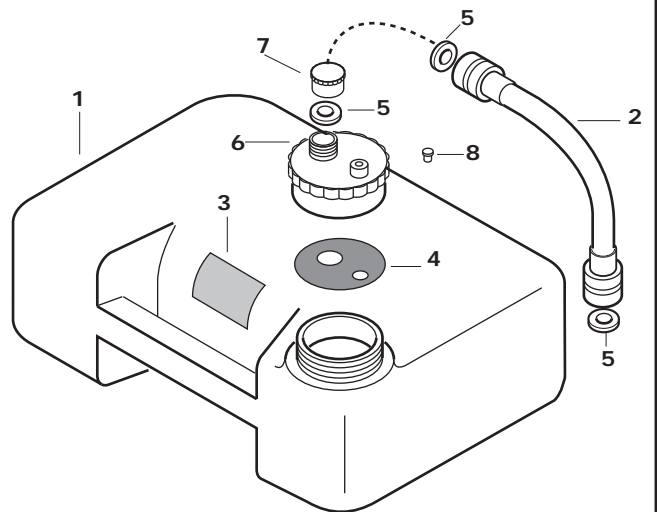

TOTE-ALONG OWNER'S INSTRUCTIONS

5 GALLON - P/N 10087

Assembly/Operating Instructions:

Drain water hook-up:
Connect Tote-Along to coach with filler hose assembly.

Holding tank hook-up:
Connect Tote-Along to coach gate valve with 3" sewer hose.

Emptying:
Un-hook Tote-Along from coach. Take to approved dump station. Tip and dump.

Cleaning:
Flush tank thoroughly and dump.

Parts List:

ITEM	PART NO.	REQ'D	DESCRIPTION
1	10888	1	Tank
2	15655	1	Filler Hose Assembly
3	17274	1	Warning Label
4	11647	1	Gasket
5	10225	3	Hose Washer
6	11057	1	Cap (3")
7	11576	1	Hose Cap (3/4")
8	10890	1	Vent Cap