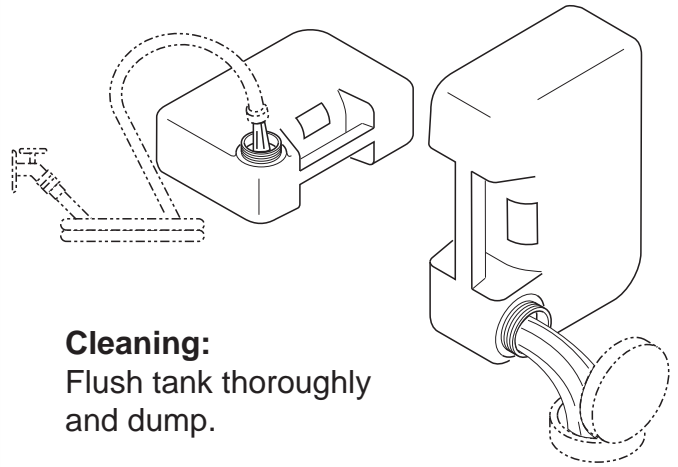

TOTE-ALONG OWNER'S INSTRUCTIONS

5 GALLON - P/N 10087

Assembly/Operating Instructions:

Drain water hook-up:
Connect Tote-Along to coach with filler hose assembly.

Holding tank hook-up:
Connect Tote-Along to coach gate valve with 3" sewer hose.

Emptying:
Un-hook Tote-Along from coach. Take to approved dump station. Tip and dump.

Cleaning:
Flush tank thoroughly and dump.

Parts List:

ITEM	PART NO.	REQ'D	DESCRIPTION
1	10888	1	Tank
2	15655	1	Filler Hose Assembly
3	17274	1	Warning Label
4	11647	1	Gasket
5	10225	3	Hose Washer
6	11057	1	Cap (3")
7	11576	1	Hose Cap (3/4")
8	10890	1	Vent Cap