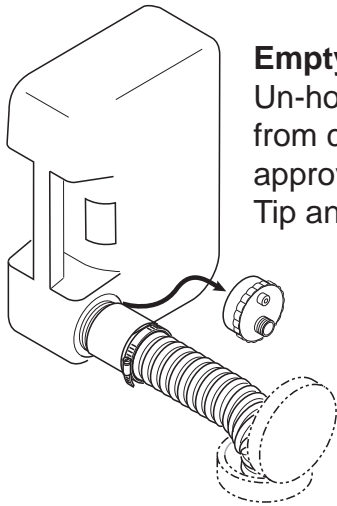

TOTE-ALONG OWNER'S INSTRUCTIONS

5 GALLON - P/N 10087

Assembly/Operating Instructions:

Drain water hook-up:
Connect Tote-Along to coach with filler hose assembly.

Holding tank hook-up:
Connect Tote-Along to coach gate valve with 3" sewer hose.

Emptying:
Un-hook Tote-Along from coach. Take to approved dump station. Tip and dump.

Cleaning:
Flush tank thoroughly and dump.

Parts List:

ITEM	PART NO.	REQ'D	DESCRIPTION
1	10888	1	Tank
2	15655	1	Filler Hose Assembly
3	17274	1	Warning Label
4	11647	1	Gasket
5	10225	3	Hose Washer
6	11057	1	Cap (3")
7	11576	1	Hose Cap (3/4")
8	10890	1	Vent Cap