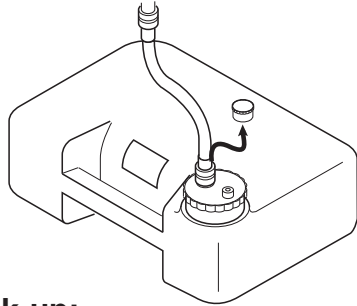

TOTE-ALONG OWNER'S INSTRUCTIONS

5 GALLON - P/N 10087

Assembly/Operating Instructions:

Drain water hook-up:
Connect Tote-Along to coach with filler hose assembly.

Holding tank hook-up:
Connect Tote-Along to coach gate valve with 3" sewer hose.

Emptying:
Un-hook Tote-Along from coach. Take to approved dump station. Tip and dump.

Cleaning:
Flush tank thoroughly and dump.

Parts List:

ITEM	PART NO.	REQ'D	DESCRIPTION
1	10888	1	Tank
2	15655	1	Filler Hose Assembly
3	17274	1	Warning Label
4	11647	1	Gasket
5	10225	3	Hose Washer
6	11057	1	Cap (3")
7	11576	1	Hose Cap (3/4")
8	10890	1	Vent Cap