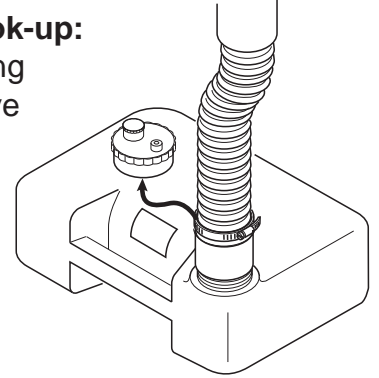

TOTE-ALONG OWNER'S INSTRUCTIONS

5 GALLON - P/N 10087

Assembly/Operating Instructions:

Drain water hook-up:
Connect Tote-Along to coach with filler hose assembly.

Holding tank hook-up:
Connect Tote-Along to coach gate valve with 3" sewer hose.

Emptying:
Un-hook Tote-Along from coach. Take to approved dump station. Tip and dump.

Cleaning:
Flush tank thoroughly and dump.

Parts List:

ITEM	PART NO.	REQ'D	DESCRIPTION
1	10888	1	Tank
2	15655	1	Filler Hose Assembly
3	17274	1	Warning Label
4	11647	1	Gasket
5	10225	3	Hose Washer
6	11057	1	Cap (3")
7	11576	1	Hose Cap (3/4")
8	10890	1	Vent Cap