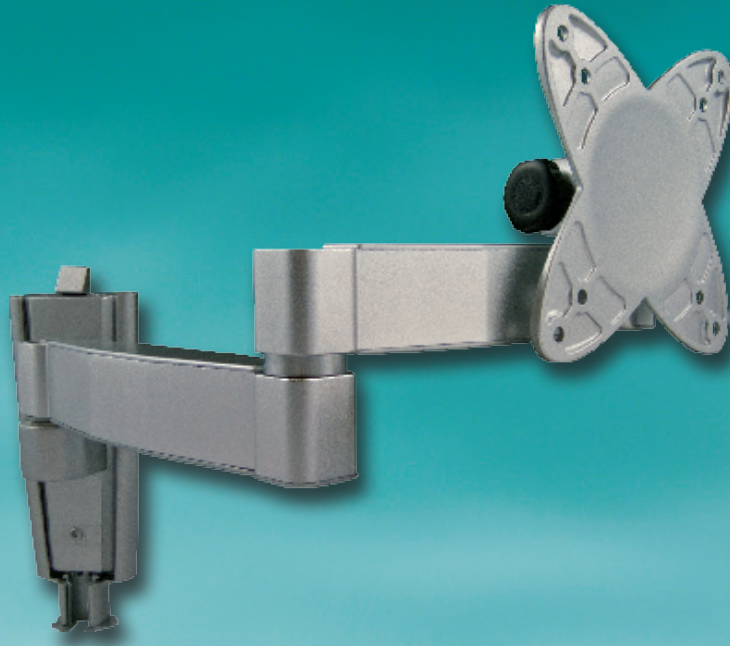

TV Mount

[MAF50]

KEY FEATURES

- Fits LCD TV sizes 13" - 27"
- Maximum load capacity 40 lbs.
- Integrated bubble level
- Cord management channel
- Weight: 2.9 lbs
- VESA Compliant: 75mm/100mm
- Universal mounting pattern
- Dimensions 8.9" W x 10"H x 1.75"D