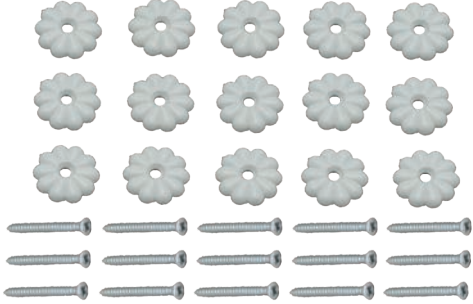

Camper Latch - 1 Set

013-055
Locking Camper Latch
Zinc

013-258
Locking Camper Latch
Black

Adjustable Latch for 5/16" Shaft

013-132
2" Adjustable Latch

RV & MH Hardware

Mirror Clips

013-149-6
Clear Plastic Clips
6 Pieces

013-149
Clear Plastic Clips
2 Pieces

Rosettes With Screws

013-134
White Rosettes
15 Pack

Screen Clips

013-436
Screen Clip 1/16" Shank
White
6 Pack

013-467
Screen Clip 3/8" Shank
White
6 Pack

3M Self-Stripping Electrical Pigtail Connectors