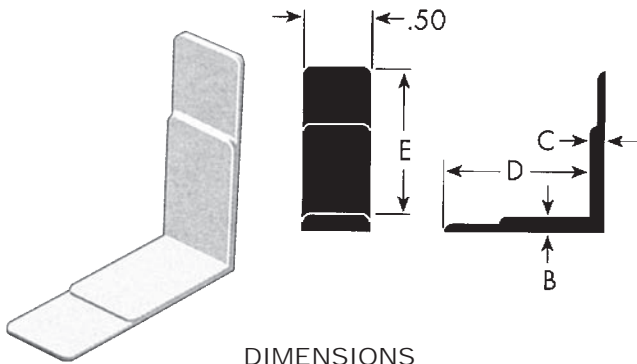

Corner Glide

This corner glide possesses superior wear and lubricity for smooth and quiet drawer action. Easy staple installation through the staple pads provided.

- **013-211** GRACE Model No. 200 Corner Glide

DIMENSIONS