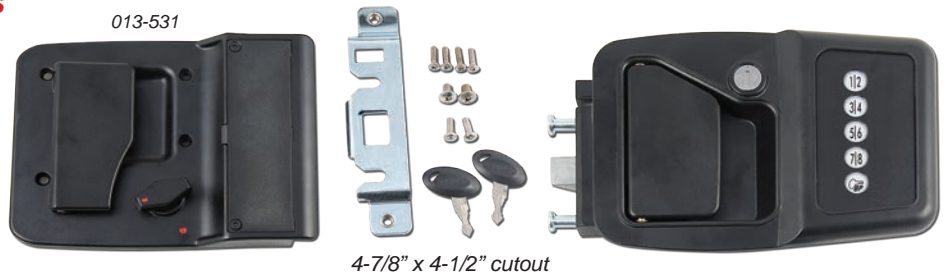

Directly upgrades most travel trailer locks. Hassle free touch pad access - no key or fob to carry with you. No wiring needed - uses 4 AA batteries to operate (not included). Comes with key for overriding forgotten code or dead battery.

- Longer battery life than captive touch locks.
- Features Intelligent Touch recognition technology which distinguishes between water and human touch.

013-509 RH
013-530 LH

Bauer Keyless Motor Home Locks

Meets DOT specifications for motor home use. Offers touch pad access - no key or fob to carry with you. No wiring needed - uses 4 AA batteries (not included). Comes with key for overriding code or dead battery.

- Longer battery life than captive touch locks.
- Features Intelligent Touch Technology Recognition which distinguishes between water and human touch.

013-531 Electric Motor Home Lock

Bauer Horse Trailer Locks