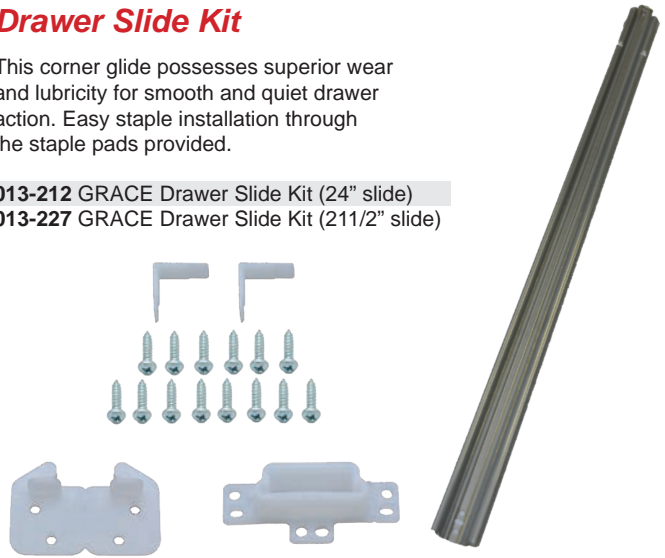

Drawer Slide Kit

This corner glide possesses superior wear and lubricity for smooth and quiet drawer action. Easy staple installation through the staple pads provided.

- **013-212** GRACE Drawer Slide Kit (24" slide)
- **013-227** GRACE Drawer Slide Kit (21 1/2" slide)