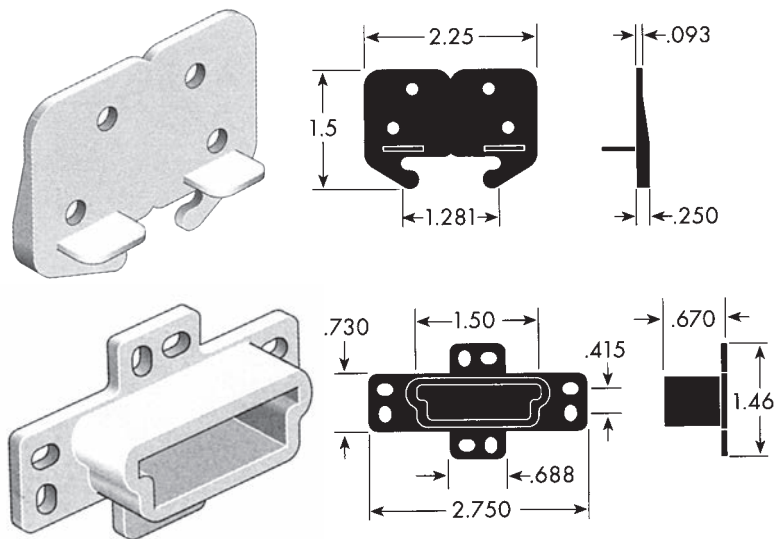

Tech Tip

Our model No. 110 Socket is designed for use in two orientations. the socket may be anchored so as to provide side-to-side adjustability, or inverted for precision alignment.