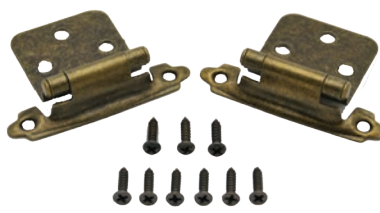

Folding Shelf Bracket

013-243
Brown

Hinges & Magnetic Catches

3/8" Offset Self-Closing Hinge

013-048
English 3/8" Offset Hinge
2 Sets

Self-Closing Hinge

013-045
English Self-Closing Hinge
2 Sets

013-045-B
Brass Self-Closing Hinge
2 Sets

Non Self-Closing Hinge

013-049-B
Brass Non Self-Closing Hinge
2 Sets

013-049-1
English Non Self-Closing Hinge
1 Set

013-049
English Non Self-Closing Hinge
2 Sets

English Adjustable Hinge

013-053
Adjustable Hinge
2 Sets