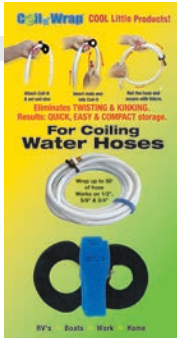

Coil 'N Wrap Products

Water Hose Coiler

006-1
Quantity
12/ctn