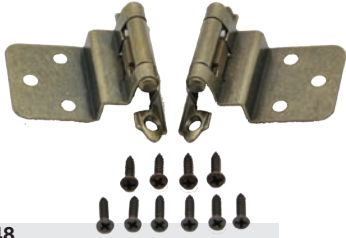

Folding Shelf Bracket

013-243
Brown

Hinges & Magnetic Catches

3/8" Offset Self-Closing Hinge

013-048
English 3/8" Offset Hinge
2 Sets

Self-Closing Hinge

013-045
English Self-Closing Hinge
2 Sets

013-045-B
Brass Self-Closing Hinge
2 Sets