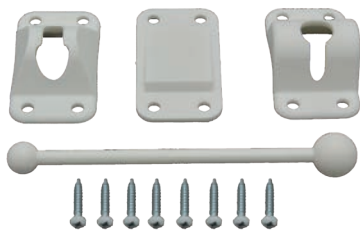

Plastic Door Holdbacks 1 Set w/Screws

- **013-237**
- 4" Plastic Door Holdback
  White
- **013-238**
- 6" Plastic Door Holdback
  White