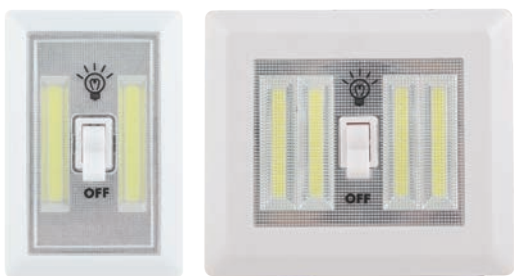

007-87825 2 Pack

Glow Max Cordless Light Switch

025-020 200 Lumens
025-040 400 Lumens

- Available in 200 or 400 Lumens
- LED lights
- 3 mounting options - magnetic, screw slots, adhesive-backed hook & loop
- Cordless, no wiring required
- Batteries Included
- Easy to Install