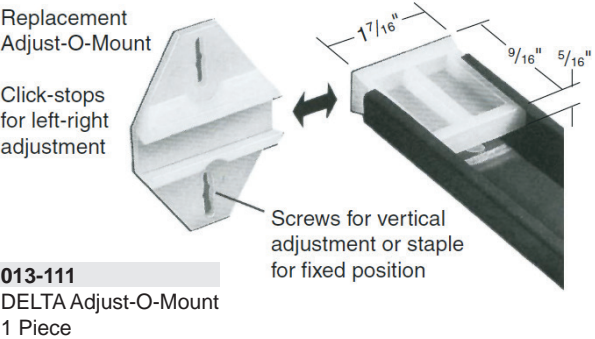

DELTA Adjust-O-Mount