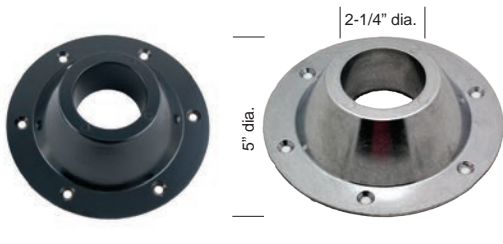

Pedestal Table Legs & Bases

Pedestal Legs and Bases offer support for use with a table and easily stow out of the way when converting to a Gauchó. Chrome plated legs feature tapered ends to securely fit into bases. Aluminum bases are offered in either surface mount or recessed models.

- **013-913** 18" Leg Chrome
- **013-916** 21" Leg Chrome
- **013-926** 25-1/2" Leg Chrome
- **013-939** 27-1/2" Leg Chrome
- **013-939B** 27-1/2" Leg Black
- **013-951** 29-1/2" Leg Chrome
- **013-956** 31-1/2" Leg Chrome
- **013-1119** Round Surface Mount Base Chrome
- **013-1119B** Round Surface Mount Base Black
- **013-1112** Round Flush Mount Base Chrome
- **013-1112B** Round Flush Mount Base Black