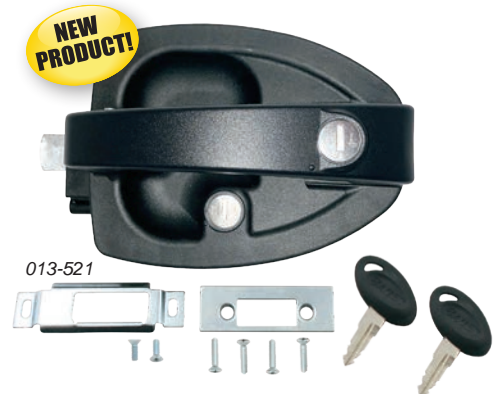

Bauer Towable Squeeze Latch

- Upgrades existing entrance door latch
- Offers ease of use for individuals with arthritic or large hands or manicured nails
- Black powder coated finish
- Hardware and keys included

- **013-521** Towable Squeeze Latch