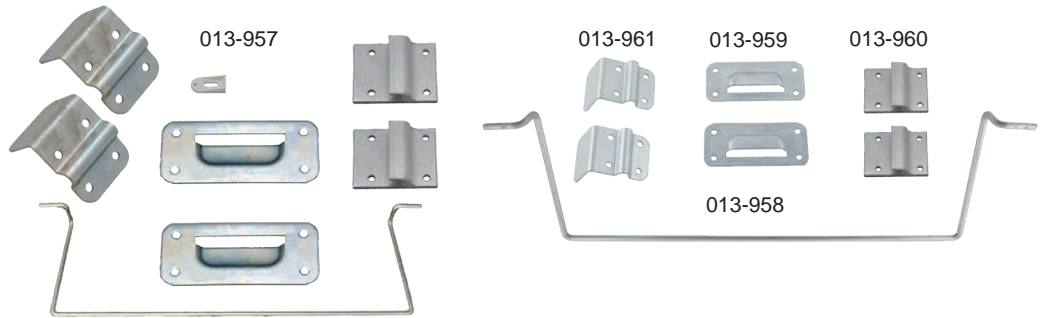

Battery Straps

- 013-201**
HM001, Replacement Battery Strap 42"L
- 013-607**
HM006, Replacement Battery Strap 54"L

Table Legs & Support

Table Hinge Bracket Kit

Metal hinge swings up and down for support in both table and gauchó positions. No need for bedding box cleats. Buy as a complete kit or individual pieces as needed.

- 013-957** Complete kit includes all pieces
- 013-958** Wire only
- 013-959** Wall plate - 2 ea.
- 013-960** Bracket hinge - 2 ea.
- 013-961** Table plate - 2 ea.

Folding Table Bracket

Small compact design offers strong support in a smaller space. 1-1/2" x 2-1/2".

- 013-164922** Table Wall Support Bracket

Folding Shelf Bracket

Fits any type of wall hung shelf. Ideal for heavy shelf loads. Top flange is 9" long and wall flange is 6" long. No other fill in or frames needed.