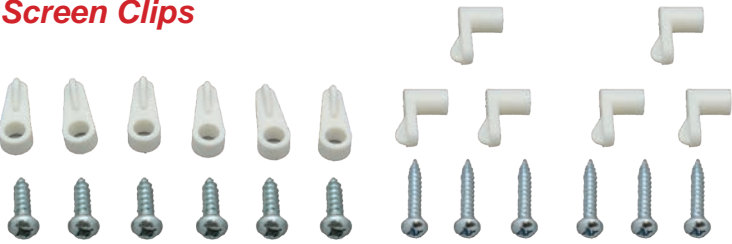

Screen Clips

013-436
Screen Clip 1/16" Shank
White
6 Pack

013-467
Screen Clip 3/8" Shank
White
6 Pack