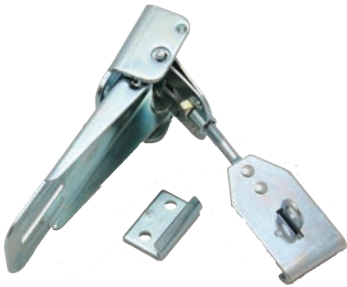

013-061
6-1/4" Door Support

Spring Door Support Plastic

013-096
Door Support
Black
2 Piece

013-096-1
Door Support
Black
1 Piece

Bunk Latch With Flat Strike

013-081
Bunk Latch
Brass
1 Piece

013-081-E
Bunk Latch
English
1 Piece

Camper Latch - 1 Set

013-055
Locking Camper Latch
Zinc

013-258
Locking Camper Latch
Black

Adjustable Latch for 5/16" Shaft

013-132
2" Adjustable Latch

RV & MH Hardware

Mirror Clips

013-149-6
Clear Plastic Clips
6 Pieces