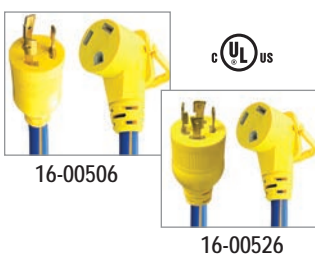

30 AMP Generator Adapter											
Item PN#	Cord Length	Wire Gauge	Wire Type	Wire Color	Outlets	Plug Type	Receptacle Type	Power Rating Amps	Watts	Pack Qty.	
16-00506	18in	10/3	STW	Blue/Yellow	1	L5-30	TT-30	30	3750	10	
16-00526	18in	10/3	STW	Blue/Yellow	1	L14-30	TT-30	30	3750	10