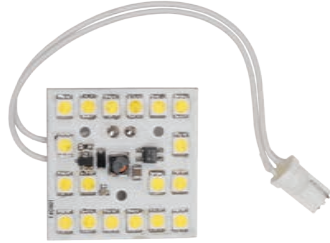

Replacement LED 250 Lumens
• Also available in 300 lumens
016-BL250
016-BL300