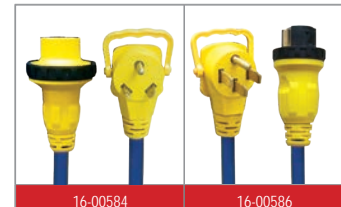

50 AMP RV Extension Cord

Item PN#	Cord Length	Wire Gauge	Wire Type	Wire Color	Outlets	Plug Type	Receptacle Type	Power Rating Amps	Watts	Pack Qty.
16-00510	15ft	6/3-8/1	STW	Blue/Yellow	1	14-50	14-50	50	12500	2
16-00511	30ft	6/3-8/1	STW	Blue/Yellow	1	14-50	14-50	50	12500	1