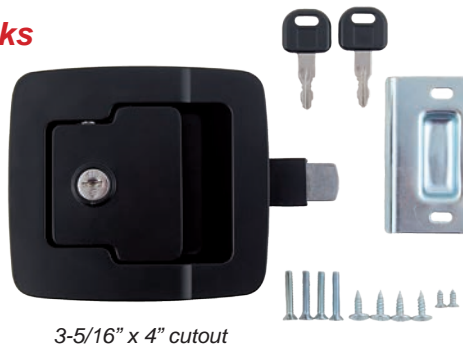

- 013-570** Trailer Lock w/Keys - Black
- 013-571** Trailer Lock w/Keys - White
- 013-572** Trailer Lock w/Keys - Chrome

Bauer Standard Motor Home Locks

Entrance Door Lock designed for motorhomes. Exceeds Federal motorhome vehicle safety standards. Replaces the L300. Will replace Trimark 060-0600 and 060-0650.

- 013-257** RV Entrance Motorhome Lock

Bauer Towable Squeeze Latch

- Upgrades existing entrance door latch
- Offers ease of use for individuals with arthritic or large hands or manicured nails
- Black powder coated finish
- Hardware and keys included

- 013-521** Towable Squeeze Latch

Fastec Slam Baggage Locks

RV Baggage Door Latch and Lock. Slam Latch allows baggage door to be closed with a positive latch.

- 015-246219** Black

Keyed-A-Like Locks

Bauer Keyless Travel Trailer / 5th Wheel Locks

Directly upgrades most travel trailer locks. Hassle free touch pad access - no key or fob to carry with you. No wiring needed - uses 4 AA batteries to operate (not included). Comes with key for overriding forgotten code or dead battery.