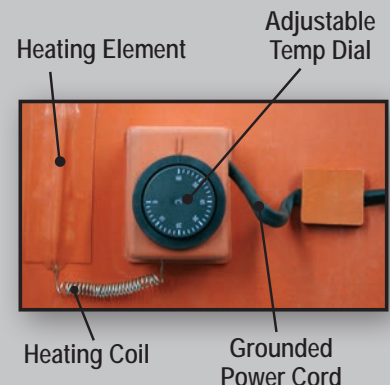

Raises tank up off of flat surfaces when needed. Provides clearance for sensor.

Tank Check Retail Assortment 15 Fuel Level Monitoring Kits
Part no. 024-1003

Tank Blanket

TANK BLANKET - 024-5003

Electrical wrap heaters are designed to fit 30# LP cylinders. Helps make LP heaters and appliances in RVs and ice houses run longer and more efficiently in cold weather.