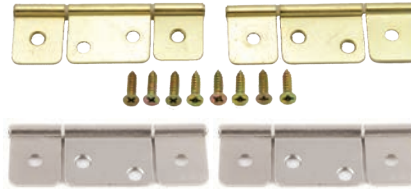

Non Self-Closing Hinge

013-049-B
Brass Non Self-Closing Hinge
2 Sets

013-049-1
English Non Self-Closing Hinge
1 Set

013-049
English Non Self-Closing Hinge
2 Sets

English Adjustable Hinge

013-053
Adjustable Hinge
2 Sets

Overhead Hinge

013-043
Overhead Hinge
2 Sets

Deluxe Non-Mortise Hinge

013-136
Brass 2/Ctn
013-136-SN
Satin Nickel 2/Ctn (no screws)

Non-Mortise Hinge

013-046
Brass 2/Ctn
013-046-SN
Satin Nickel 2/Ctn (no screws)

Concealed Magnetic Catch

013-012
Side Mount Magnetic Catch
w/ Flat Strike
2 Sets

013-013
Magnetic Catch w/ Flat Strike
2 Sets

013-014-1
Magnetic Catch w/ L Strike
1 Set

013-014
Magnetic Catch w/ L Strike
2 Sets