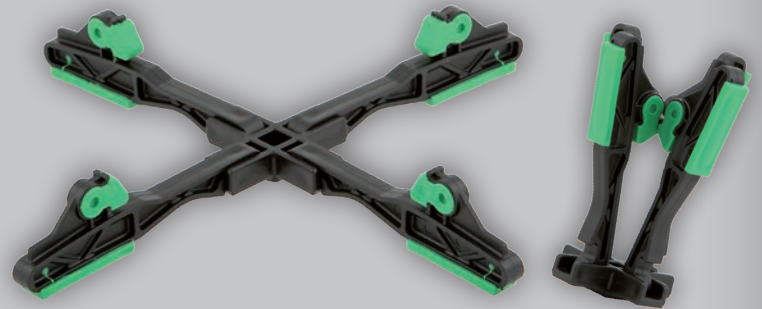

Raises tank up off of flat surfaces when needed. Provides clearance for sensor.

Tank Check Retail Assortment 15 Fuel Level Monitoring Kits
Part no. 024-1003

Tank Blanket

TANK BLANKET - 024-5003

Electrical wrap heaters are designed to fit 30# LP cylinders. Helps make LP heaters and appliances in RVs and ice houses run longer and more efficiently in cold weather.

LP TANK HALO - 024-5002

The Tank Halo is a thermoplastic rubber foot ring for 20, 30, and 40 lb. propane cylinders. It protects your RV floor surfaces from the rust that builds up on cylinder tanks. Halo also provides the space for use of propane tank sensor units.

LP TANK ANCHOR - 024-5001

The Tank Anchor is a folding tank stand that prevents tip over during transport, folds for compact storage.

Keyed-A-Like Locks

AP Products Keyed-A-Like locks offer customers one key to operate entry doors, baggage doors, slam latches, ramp doors, bar locks, and handles. New locks can be installed in just a few minutes on most coaches by RV dealers and service techs.