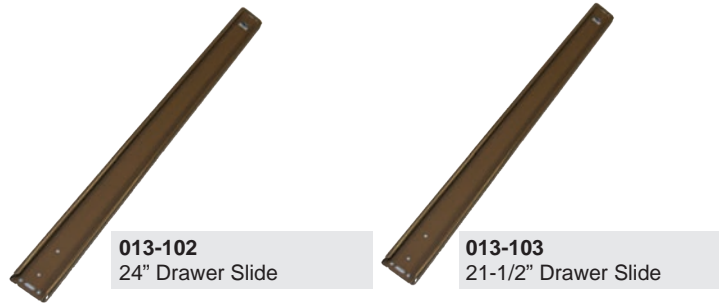

- 013-212** GRACE Drawer Slide Kit (24" slide)
- 013-227** GRACE Drawer Slide Kit (21 1/2" slide)

Delta Drawer Guides

Hanger & Drawer Guide Sets w/Screws

Delta Drawer Slide

DELTA Roller Pad

Deluxe Drawer Guide