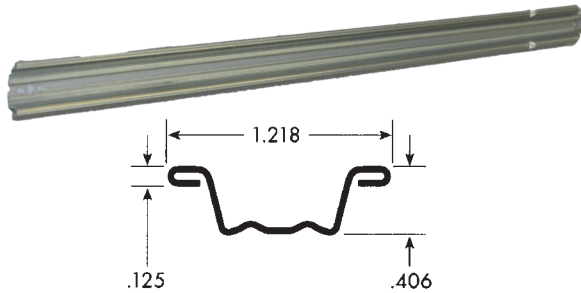

Grace Drawer Hardware

Drawer Slide System

This drawer slide system features fast and easy undermount installation coupled with smooth drawer action at an economical price. Rolled edges provide greater strength when coupled with our many varied component parts and mounting options (featured on this page).

- **013-207** 21-1/2" 800 Series Grace drawer slide system
- **013-208** 24" 800 Series Grace drawer slide system