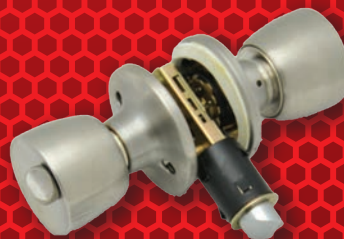

Hardware Catalog

AP Products

AP Products

AP Products was established in 1994 by Tom Manning Sr. The original intent was to assist one of the suppliers Tom Manning & Associates represented by offering a complimenting line of packaged screws. From there, the company has added a host of products as opportunities arose.