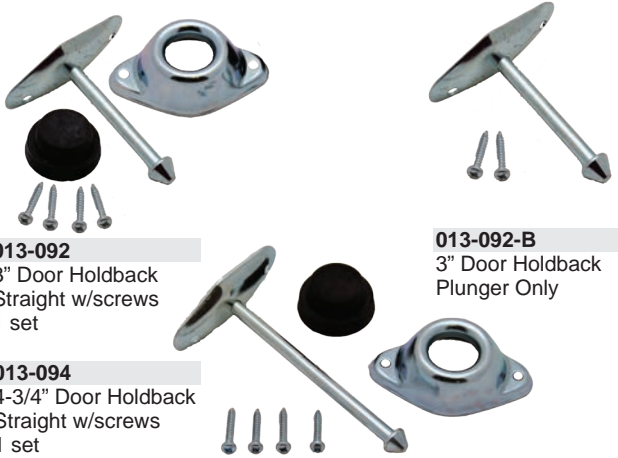

Metal Door Holdbacks-Straight

013-092
3" Door Holdback
Straight w/screws
1 set

013-092-B
3" Door Holdback
Plunger Only

013-094
4-3/4" Door Holdback
Straight w/screws
1 set