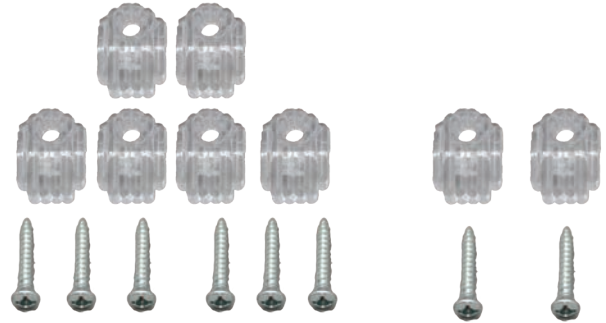

Camper Latch - 1 Set

013-055
Locking Camper Latch
Zinc

013-258
Locking Camper Latch
Black

Adjustable Latch for 5/16" Shaft

013-132
2" Adjustable Latch

RV & MH Hardware

Mirror Clips

013-149-6
Clear Plastic Clips
6 Pieces