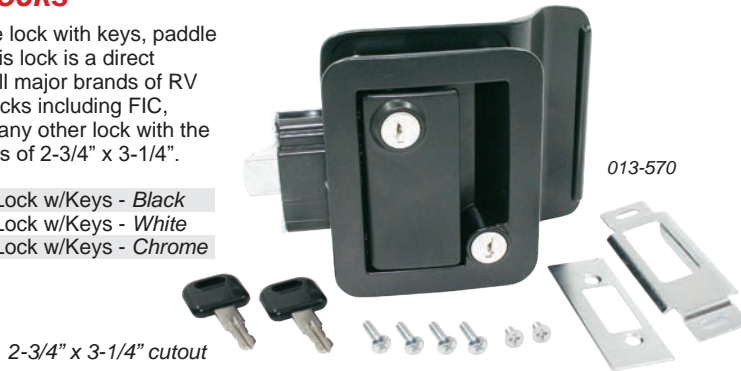

All Metal Locks

All metal entrance lock with keys, paddle and deadbolt. This lock is a direct replacement for all major brands of RV Entrance Door Locks including FIC, Bauer, Global or, any other lock with the cut out dimensions of 2-3/4" x 3-1/4".

- **013-570** Trailer Lock w/Keys - Black
- **013-571** Trailer Lock w/Keys - White
- **013-572** Trailer Lock w/Keys - Chrome