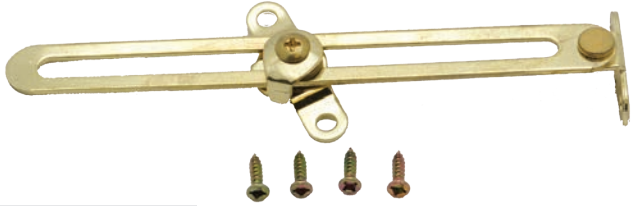

Brass Door Support - 1 Set

013-061
6-1/4" Door Support