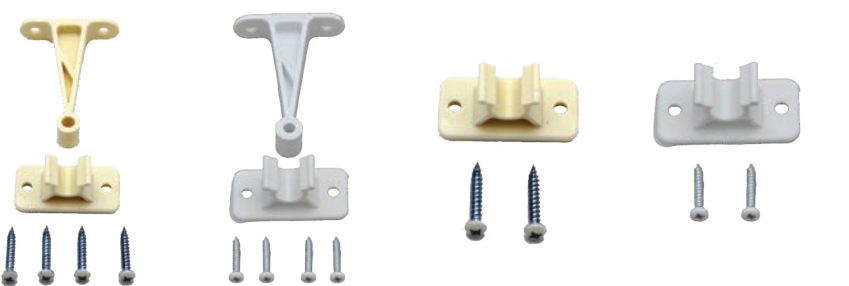

Plastic Door Holdbacks

- **013-086** 3" Door Holdback
  Colonial White
- **013-086-W** 3" Door Holdback
  White
- **013-089** Female Piece Only
  Colonial White
- **013-089-W** Female Piece Only
  White