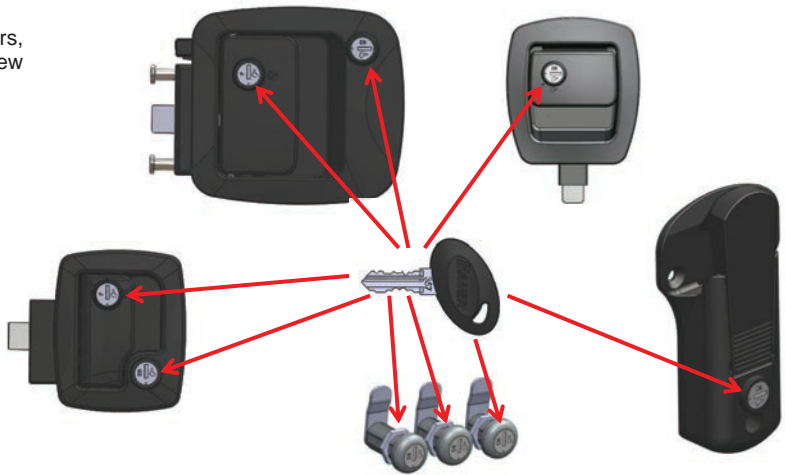

LP TANK ANCHOR - 024-5001

The Tank Anchor is a folding tank stand that prevents tip over during transport, folds for compact storage.

Keyed-A-Like Locks

AP Products Keyed-A-Like locks offer customers one key to operate entry doors, baggage doors, slam latches, ramp doors, bar locks, and handles. New locks can be installed in just a few minutes on most coaches by RV dealers and service techs.

IMPORTANT:

- The coach must have ALL Bauer locks in order to re-key
- All entry handles, slam latches, cams, bar locks must be manufactured by the same company
- All hardware must be from the same company
- Use one key to unlock entry doors, ramp doors, handles, bar locks and slam latches
- Easily reorder spare keys with simple key number
- Upgrading your locks adds security
- Easy to replace if lock is damaged
- Eliminates the fear of a neighbor having the same keys
- Can be installed on most coaches in minutes at a local RV dealership