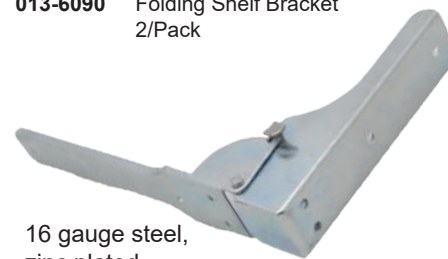

Folding Shelf Bracket

Fits any type of wall hung shelf. Ideal for heavy shelf loads. Top flange is 9" long and wall flange is 6" long. No other fill in or frames needed.

- **013-6090** Folding Shelf Bracket 2/Pack

16 gauge steel, zinc plated

Pedestal Table Legs & Bases

Pedestal Legs and Bases offer support for use with a table and easily stow out of the way when converting to a Gauchó. Chrome plated legs feature tapered ends to securely fit into bases. Aluminum bases are offered in either surface mount or recessed models.

- **013-913** 18" Leg Chrome
- **013-916** 21" Leg Chrome
- **013-926** 25-1/2" Leg Chrome
- **013-939** 27-1/2" Leg Chrome
- **013-939B** 27-1/2" Leg Black
- **013-951** 29-1/2" Leg Chrome
- **013-956** 31-1/2" Leg Chrome
- **013-1119** Round Surface Mount Base Chrome
- **013-1119B** Round Surface Mount Base Black
- **013-1112** Round Flush Mount Base Chrome
- **013-1112B** Round Flush Mount Base Black