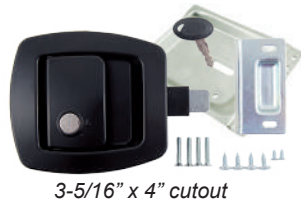

- 013-570** Trailer Lock w/Keys - *Black*
- 013-571** Trailer Lock w/Keys - *White*
- 013-572** Trailer Lock w/Keys - *Chrome*

2-3/4" x 3-1/4" cutout

Bauer Standard Motor Home

Entrance Door Lock designed for motorhomes. Exceeds Federal motorhome vehicle safety standards. Replaces the L300. Will replace Trimark 060-0600 and 060-0650.

- 013-257** RV Entrance Motorhome Lock

4-7/8" x 4-1/2" cutout

Bauer Slam Baggage Lock

RV Baggage Door Latch and Lock. Slam Latch allows baggage door to be closed with a positive latch.

- 013-671** *Black*

3-5/16" x 4" cutout

Fastec Slam Baggage Lock

RV Baggage Door Latch and Lock. Slam Latch allows baggage door to be closed with a positive latch.

- 015-246219** *Black*

3-5/16" x 4" cutout

Slam Latch Back Plate