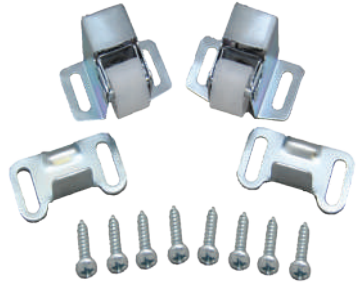

013-092
3" Door Holdback
Straight w/screws
1 set

013-092-B
3" Door Holdback
Plunger Only

013-094
4-3/4" Door Holdback
Straight w/screws
1 set

Metal Door Holdbacks-Angled

013-093
3" Angled Door Holdback
w/screws, 1 set

013-093-B
3" Angled Door Holdback
Plunger Only
w/screws, 1 set

013-095
4-3/4" Angled Door Holdback
w/screws, 1 set

013-058
Rubber Replacement (1)

Catches

Friction Catches

013-037-1
Bulldog Catch
1 Set
013-037
Bulldog Catch
2 Sets

Roller Catches

013-017
Single Roller Catch
2 Sets

013-033-1
Single Roller Catch
1 Set
013-033
Single Roller Catch
2 Sets

013-006-1
Double Roller Catch
1 Set
013-006
Double Roller Catch
2 Sets

Rear Socket With Screws