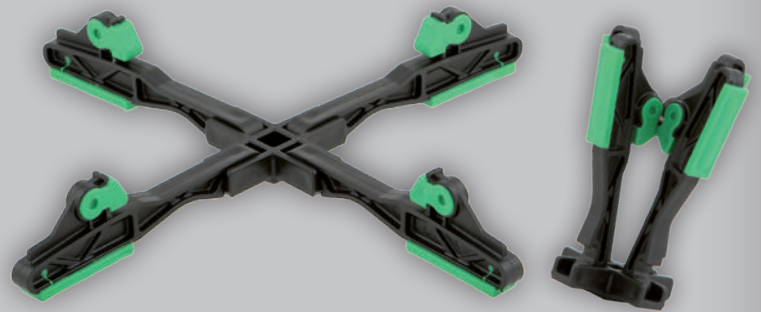

ALUMINUM FEET - 024-1005

Raises tank up off of flat surfaces when needed. Provides clearance for sensor.

LP TANK ANCHOR - 024-5001

The Tank Anchor is a folding tank stand. It protects your RV and floor surfaces from rust. The Tank Anchor can also be used in conjunction with a sensor unit to provide space for the sensor, and improve wireless range.