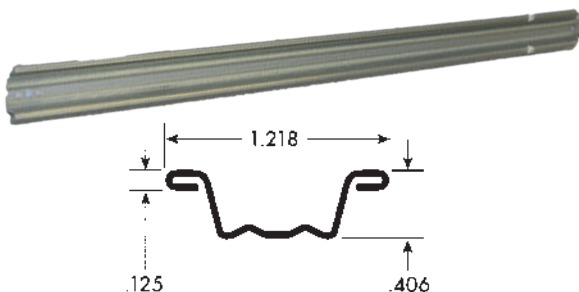

Grace Drawer Hardware

Drawer Slide System

This drawer slide system features fast and easy undermount installation coupled with smooth drawer action at an economical price. Rolled edges provide greater strength when coupled with our many varied component parts and mounting options (featured on this page).

- 013-207 21-1/2" 800 Series Grace drawer slide system
- 013-208 24" 800 Series Grace drawer slide system