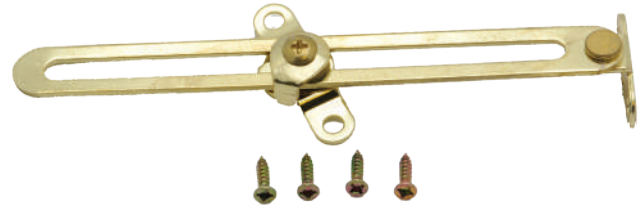

Brass Door Support - 1 Set

013-061
6-1/4" Door Support