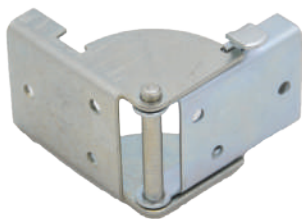

- 013-957** Complete kit includes all pieces
- 013-958** Wire only
- 013-959** Wall plate - 2 ea.
- 013-960** Bracket hinge - 2 ea.
- 013-961** Table plate - 2 ea.

Folding Table Bracket

Small compact design offers strong support in a smaller space. 1-1/2" x 2-1/2".

- 013-250** Folding Table Bracket, 4/pk

Table Wall Support Bracket

Support bracket measures 30" and may be cut to desired length. One side mounts to wall, one side mounts to table. Units slide together to securely support table. Use with separate table leg.

- 013-164922** Table Wall Support Bracket

Folding Shelf Bracket

Fits any type of wall hung shelf. Ideal for heavy shelf loads. Top flange is 9" long and wall flange is 6" long. No other fill in or frames needed.