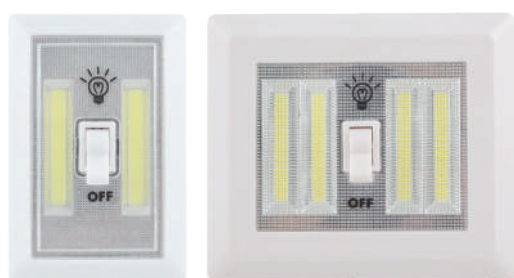

007-87825 2 Pack

Glow Max Cordless Light Switch

25- 020 200 Lumens
025-040 400 Lumens

- 26-** Available in 200 or 400 Lumens
- 27-** LED lights
- 28-** 3 mounting options - magnetic, screw slots, adhesive-backed hook and loop fastener
- 29-** Cordless, no wiring required
- 30-** Batteries Included