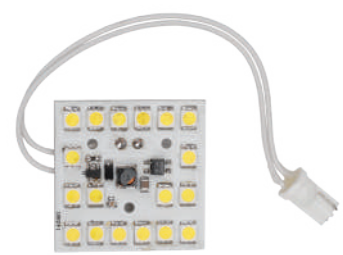

Replacement LED 250 Lumens
• Also available in 300 lumens
016-BL250
016-BL300