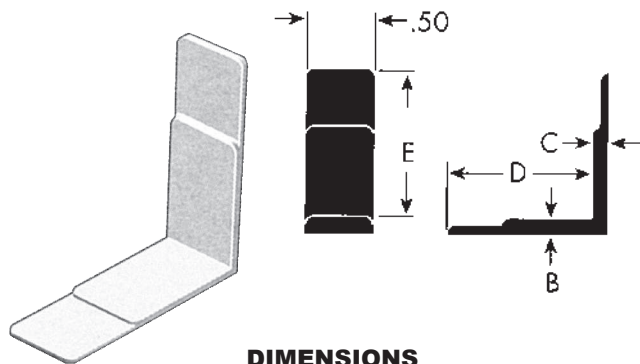

Corner Glide

This corner glide possesses superior wear and lubricity for smooth and quiet drawer action. Easy staple installation through the staple pads provided.

- 013-211 GRACE Model No. 200 Corner Glide