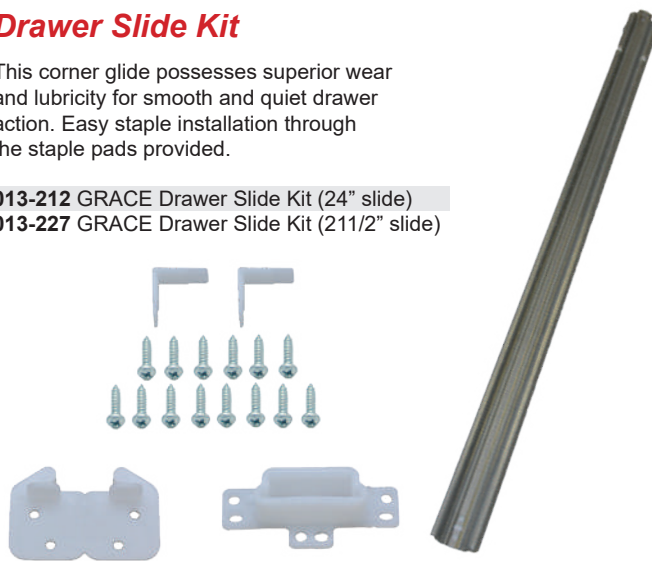

Drawer Slide Kit

This corner glide possesses superior wear and lubricity for smooth and quiet drawer action. Easy staple installation through the staple pads provided.

- 013-212 GRACE Drawer Slide Kit (24" slide)
- 013-227 GRACE Drawer Slide Kit (21 1/2" slide)