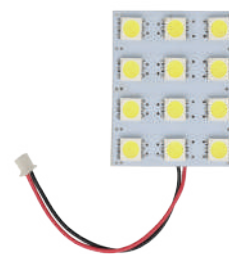

SX 1000
Universal adaptor kit & light board.
(Replaces 1156, 921 & 1036 festoon fitting.)
Lumens - 230
Amp Draw - .233
016-7811000