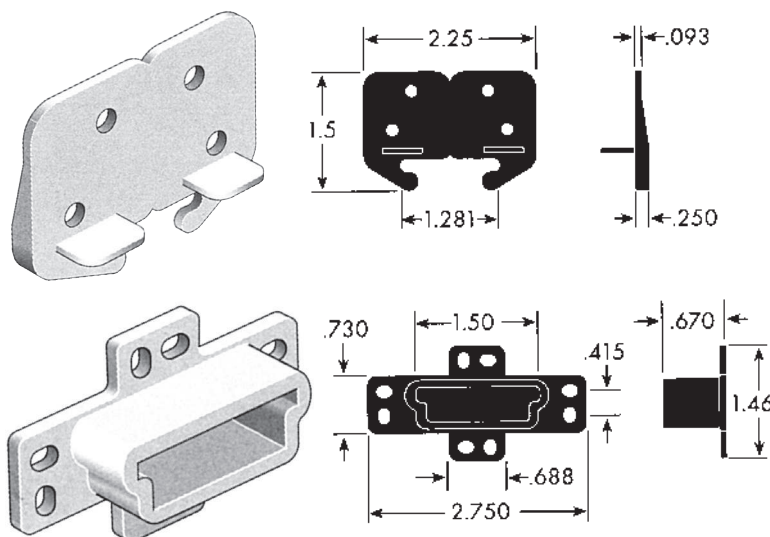

Tech Tip

Our model No. 110 Socket is designed for use in two orientations. The socket may be anchored so as to provide side-to-side adjustability, or inverted for precision alignment.