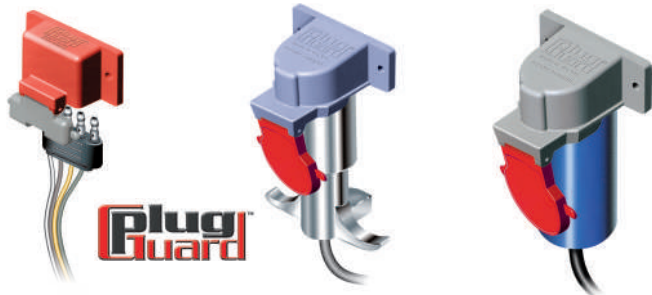

Plug-Guard

- Offers total plug protection from the elements
- Protects the male plug of your trailer's wiring harness
- Plug Guards attach to the hitch frame or to the 5th wheel box
- Includes mounting hardware