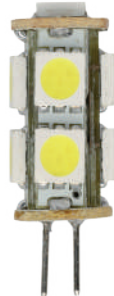

016-2099-270 (3100)
016-2099-230 (6500)

Delux LED Replacement Bulbs

SX T5
12" LED quick connect tube replacement.
Lumens - 400
Amp Draw - .340
016-781T5

SX T8
18" LED quick connect tube replacement.
Lumens - 810
Amp Draw - .326
016-781T8