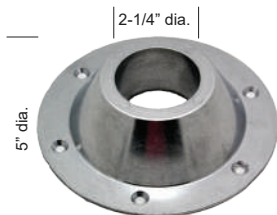

Table Legs & Support

Table Hinge Bracket Kit

Metal hinge swings up and down for support in both table and gauchó positions. No need for bedding box cleats. Buy as a complete kit or individual pieces as needed.

- **013-957** Complete kit includes all pieces
- **013-958** Wire only
- **013-959** Wall plate - 2 ea.
- **013-960** Bracket hinge - 2 ea.
- **013-961** Table plate - 2 ea.

Folding Table Bracket

Small compact design offers strong support in a smaller space. 1-1/2" x 2-1/2".

- **013-250** Folding Table Bracket, 4/pk

Table Wall Support Bracket

Support bracket measures 30" and may be cut to desired length. One side mounts to wall, one side mounts to table. Units slide together to securely support table. Use with separate table leg.

- **013-164922** Table Wall Support Bracket

Folding Shelf Bracket

Fits any type of wall hung shelf. Ideal for heavy shelf loads. Top flange is 9" long and wall flange is 6" long. No other fill in or frames needed.

- **013-6090** Folding Shelf Bracket 2/Pack

16 gauge steel, zinc plated

Pedestal Table Legs & Bases

Pedestal Legs and Bases offer support for use with a table and easily stow out of the way when converting to a Gauchó. Chrome plated legs feature tapered ends to securely fit into bases. Aluminum bases are offered in either surface mount or recessed models.

- **013-913** 18" Leg Chrome
- **013-916** 21" Leg Chrome
- **013-926** 25-1/2" Leg Chrome
- **013-939** 27-1/2" Leg Chrome
- **013-939B** 27-1/2" Leg Black
- **013-951** 29-1/2" Leg Chrome
- **013-956** 31-1/2" Leg Chrome
- **013-1119** Round Surface Mount Base Chrome
- **013-1119B** Round Surface Mount Base Black
- **013-1112** Round Flush Mount Base Chrome
- **013-1112B** Round Flush Mount Base Black