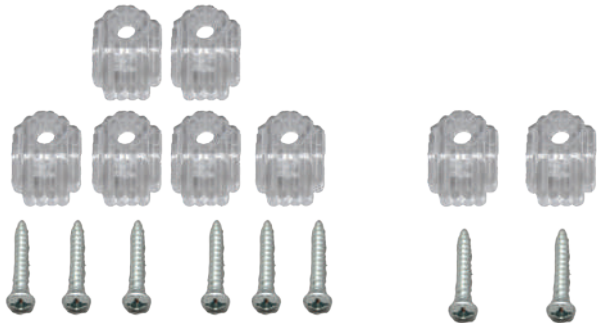

Camper Latch - 1 Set

013-055
Locking Camper Latch
Zinc

013-258
Locking Camper Latch
Black

**Adjustable Latch
for 5/16" Shaft**

013-132
2" Adjustable Latch

RV & MH Hardware

Mirror Clips

013-149-6
Clear Plastic Clips
6 Pieces