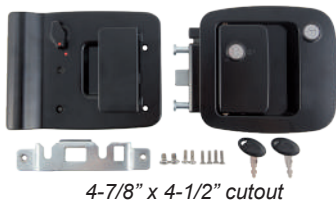

- 013-570** Trailer Lock w/Keys - *Black*
- 013-571** Trailer Lock w/Keys - *White*
- 013-572** Trailer Lock w/Keys - *Chrome*

2-3/4" x 3-1/4" cutout

Bauer Standard Motor Home

Entrance Door Lock designed for motorhomes. Exceeds Federal motorhome vehicle safety standards. Replaces the L300. Will replace Trimark 060-0600 and 060-0650.

- 013-257** RV Entrance Motorhome Lock

4-7/8" x 4-1/2" cutout

Bauer Slam Baggage Lock

RV Baggage Door Latch and Lock. Slam Latch allows baggage door to be closed with a positive latch.

- 013-671** *Black*