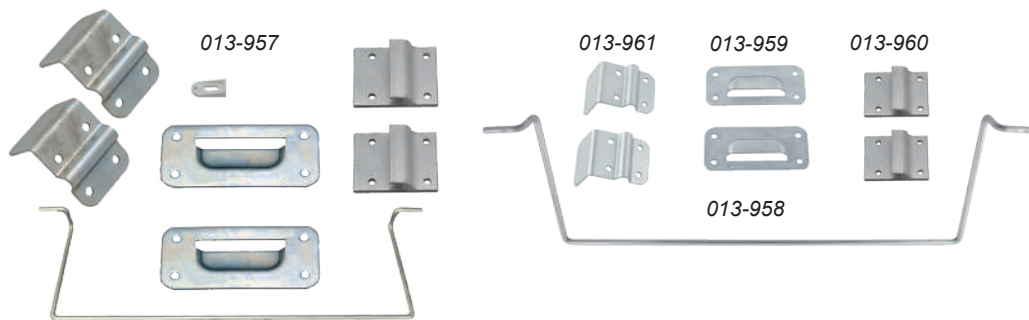

Battery Straps

013-201

HM001, Replacement Battery Strap 42"L

013-607

HM006, Replacement Battery Strap 54"L

Table Legs & Support

Table Hinge Bracket Kit

Metal hinge swings up and down for support in both table and gauchó positions. No need for bedding box cleats. Buy as a complete kit or individual pieces as needed.

- 013-957** Complete kit includes all pieces
- 013-958** Wire only
- 013-959** Wall plate - 2 ea.
- 013-960** Bracket hinge - 2 ea.
- 013-961** Table plate - 2 ea.

Folding Table Bracket

Small compact design offers strong support in a smaller space. 1-1/2" x 2-1/2".