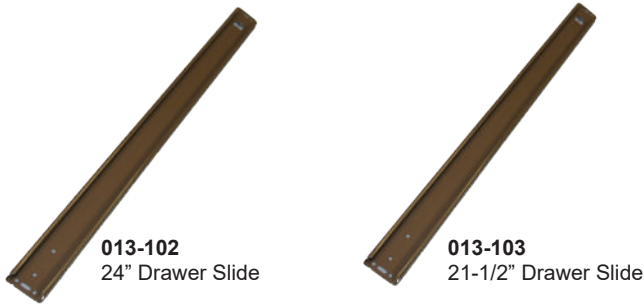

- 013-212 GRACE Drawer Slide Kit (24" slide)
- 013-227 GRACE Drawer Slide Kit (21 1/2" slide)

Delta Drawer Guides

Hanger & Drawer Guide Sets w/Screws

Delta Drawer Slide

DELTA Roller Pad

Deluxe Drawer Guide