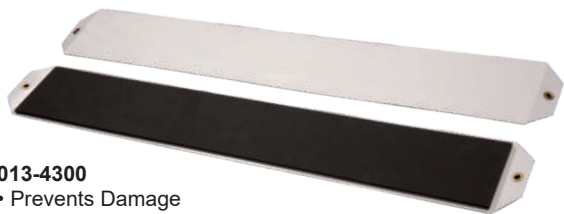

Slide-Out Sled

013-4300

- Prevents Damage to Hard Surfaces
- Durable PVC Coating
- Rubber Foam Backed to Prevent Sleds from Sliding
- Long Lasting And Reusable
- 2 Sleds Per Package