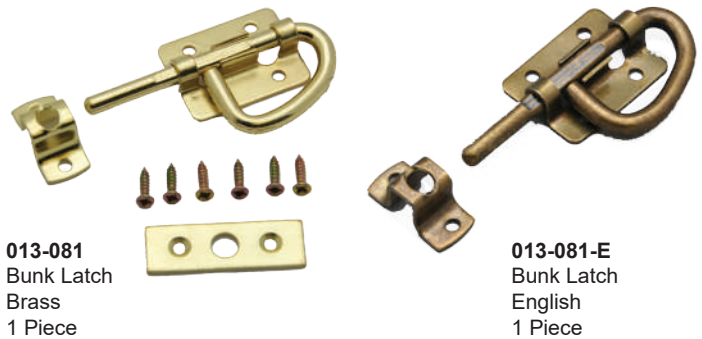

013-061
6-1/4" Door Support

Spring Door Support Plastic

013-096
Door Support
Black
2 Piece

013-096-1
Door Support
Black
1 Piece

Bunk Latch With Flat Strike

013-081
Bunk Latch
Brass
1 Piece

013-081-E
Bunk Latch
English
1 Piece

Camper Latch - 1 Set

013-055
Locking Camper Latch
Zinc

013-258
Locking Camper Latch
Black

**Adjustable Latch
for 5/16" Shaft**

013-132
2" Adjustable Latch

RV & MH Hardware

Mirror Clips

013-149-6
Clear Plastic Clips
6 Pieces