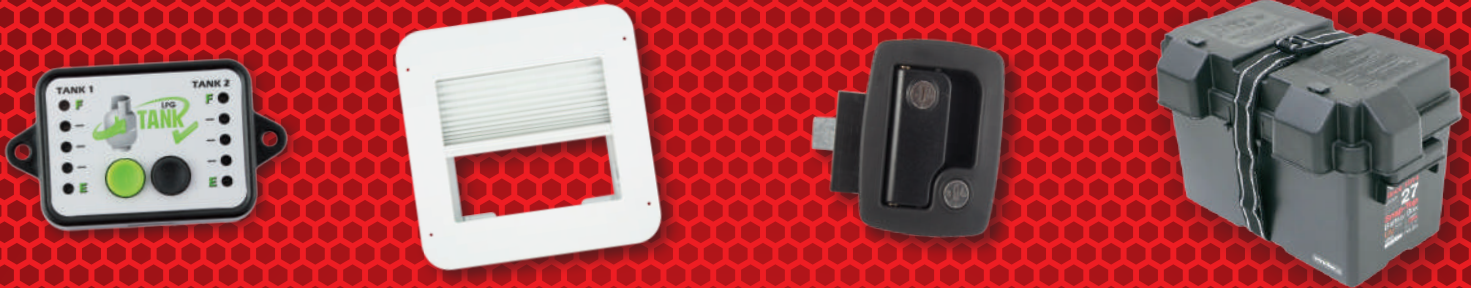

Hardware Catalog

AP Products

AP Products

AP Products was established in 1994 by Tom Manning Sr. The original intent was to assist one of the suppliers Tom Manning & Associates represented by offering a complimenting line of packaged screws. From there, the company has added a host of products as opportunities arose.