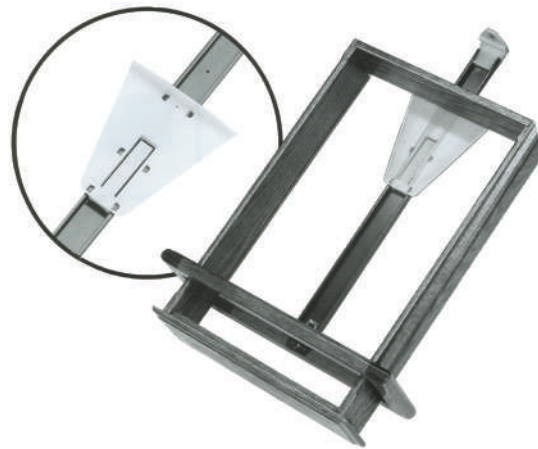

DIMENSIONS

Model	B	C	D	E	Weight/1000
200	0.093	0.093	0.969	0.969	3 lbs.

Drawer Slide Kit

This corner glide possesses superior wear and lubricity for smooth and quiet drawer action. Easy staple installation through the staple pads provided.

- 013-212 GRACE Drawer Slide Kit (24" slide)
- 013-227 GRACE Drawer Slide Kit (21 1/2" slide)

Delta Drawer Guides

Hanger & Drawer Guide Sets w/Screws

Delta Drawer Slide

DELTA Roller Pad

Deluxe Drawer Guide