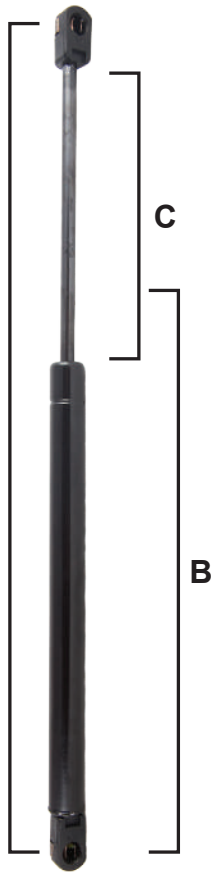

Gas Struts & Accessories

Installation Instructions

Have someone hold the hatch, hood, trunk, or rear window open while replacing the lift support. Do not use a prop.

Before removing the old lift support, examine any hardware provided to determine which components must be reused.

The new lift support must be installed in the same position as the one which was removed. Do not use scratch rod.

When installing the rod, the chamber side must be placed upward while the rod side is down.

Removable Ball Connectors

Remove old lift support by prying off the retaining ring, cap lock, or the security lock ring.

Press new lift support onto ball stud and properly install retainer.

Measurements

All lengths are measured from center to center of the cylinder end fittings.

- A) extended length
- B) compressed length
- C) stroke length