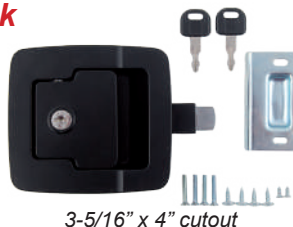

- 013-570** Trailer Lock w/Keys - *Black*
- 013-571** Trailer Lock w/Keys - *White*
- 013-572** Trailer Lock w/Keys - *Chrome*

2-3/4" x 3-1/4" cutout

Bauer Standard Motor Home

Entrance Door Lock designed for motorhomes. Exceeds Federal motorhome vehicle safety standards. Replaces the L300. Will replace Trimark 060-0600 and 060-0650.

- 013-257** RV Entrance Motorhome Lock

4-7/8" x 4-1/2" cutout

Bauer Slam Baggage Lock

RV Baggage Door Latch and Lock. Slam Latch allows baggage door to be closed with a positive latch.

- 013-671** *Black*

3-5/16" x 4" cutout

Fastec Slam Baggage Lock

RV Baggage Door Latch and Lock. Slam Latch allows baggage door to be closed with a positive latch.

- 015-246219** *Black*

3-5/16" x 4" cutout

Slam Latch Back Plate