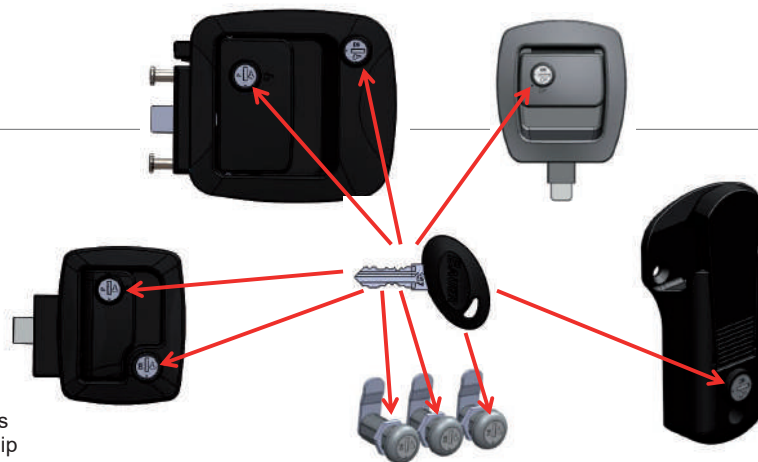

Keyed-A-Like Locks

AP Products Keyed-A-like products offer customers one key to operate entry doors, baggage doors slam latches, ramp doors, bar locks, and handles. New locks can be installed in just a few minutes on most coaches by dealers and service techs.

IMPORTANT - All hardware must be from the same company. All entry handles, slams, cams, bar locks must be manufactured by the one company. The coach must have ALL Bauer or ALL G-Series locks to execute the re key process. To key alike, lock brands must match cylinders, do not interchange between brands.

- Use one key to unlock all exterior locks
- Opens entry doors, ramp doors, handles, bar locks and slam latches
- Can be installed on most coaches in minutes at a local RV dealership