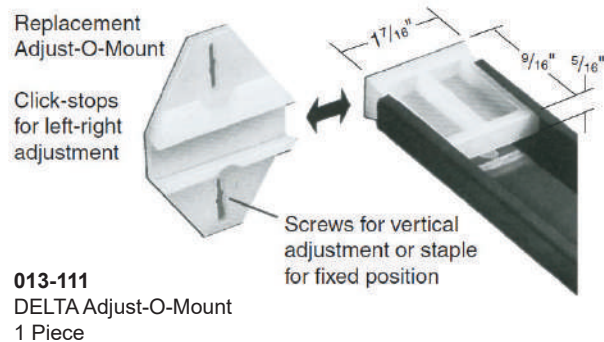

DELTA Adjust-O-Mount