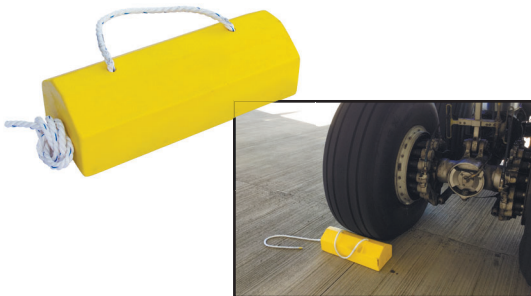

### #15371 AeroChock™10 - Small

**Length:** 11.8" (300 mm)  
**Width:** 7.9" (200 mm)  
**Height:** 6.4" (162 mm)  
**Weight:** 6.6 lbs (3 kgs)

To Suit (but not limited to)

- Light Aircraft
- Corporate Jets
- Helicopters
- Small/Medium Military Aircraft
- Small Commercial Aircraft (ATR 72, B717, CRJ, ERJ, etc.)

### #15372 AeroChock™20 - Small - Medium

**Length:** 29.5" (750 mm)  
**Width:** 7.9" (200 mm)  
**Height:** 4.3" (110 mm)  
**Weight:** 8.8 lbs (4 kgs)

To Suit (but not limited to)

- Corporate Jets
- Medium Military Aircraft
- Small Commercial Aircraft
- Medium Commercial Aircraft (A320, B737, CS300).

### #15373 AeroChock™30 - Medium - Large

**Length:** 21.7" (550 mm)  
**Width:** 8.9" (225 mm)  
**Height:** 6.5" (165 mm)  
**Weight:** 13.9 lbs (6.3 kgs)

To Suit (but not limited to)

- Large Military Aircraft (C130, C17, A330 MRTT, KC-390, etc.)
- Medium Commercial Aircraft (A320, B737, CS300)
- Large Commercial Aircraft (B747, B767, B787, A330, A350, A380)