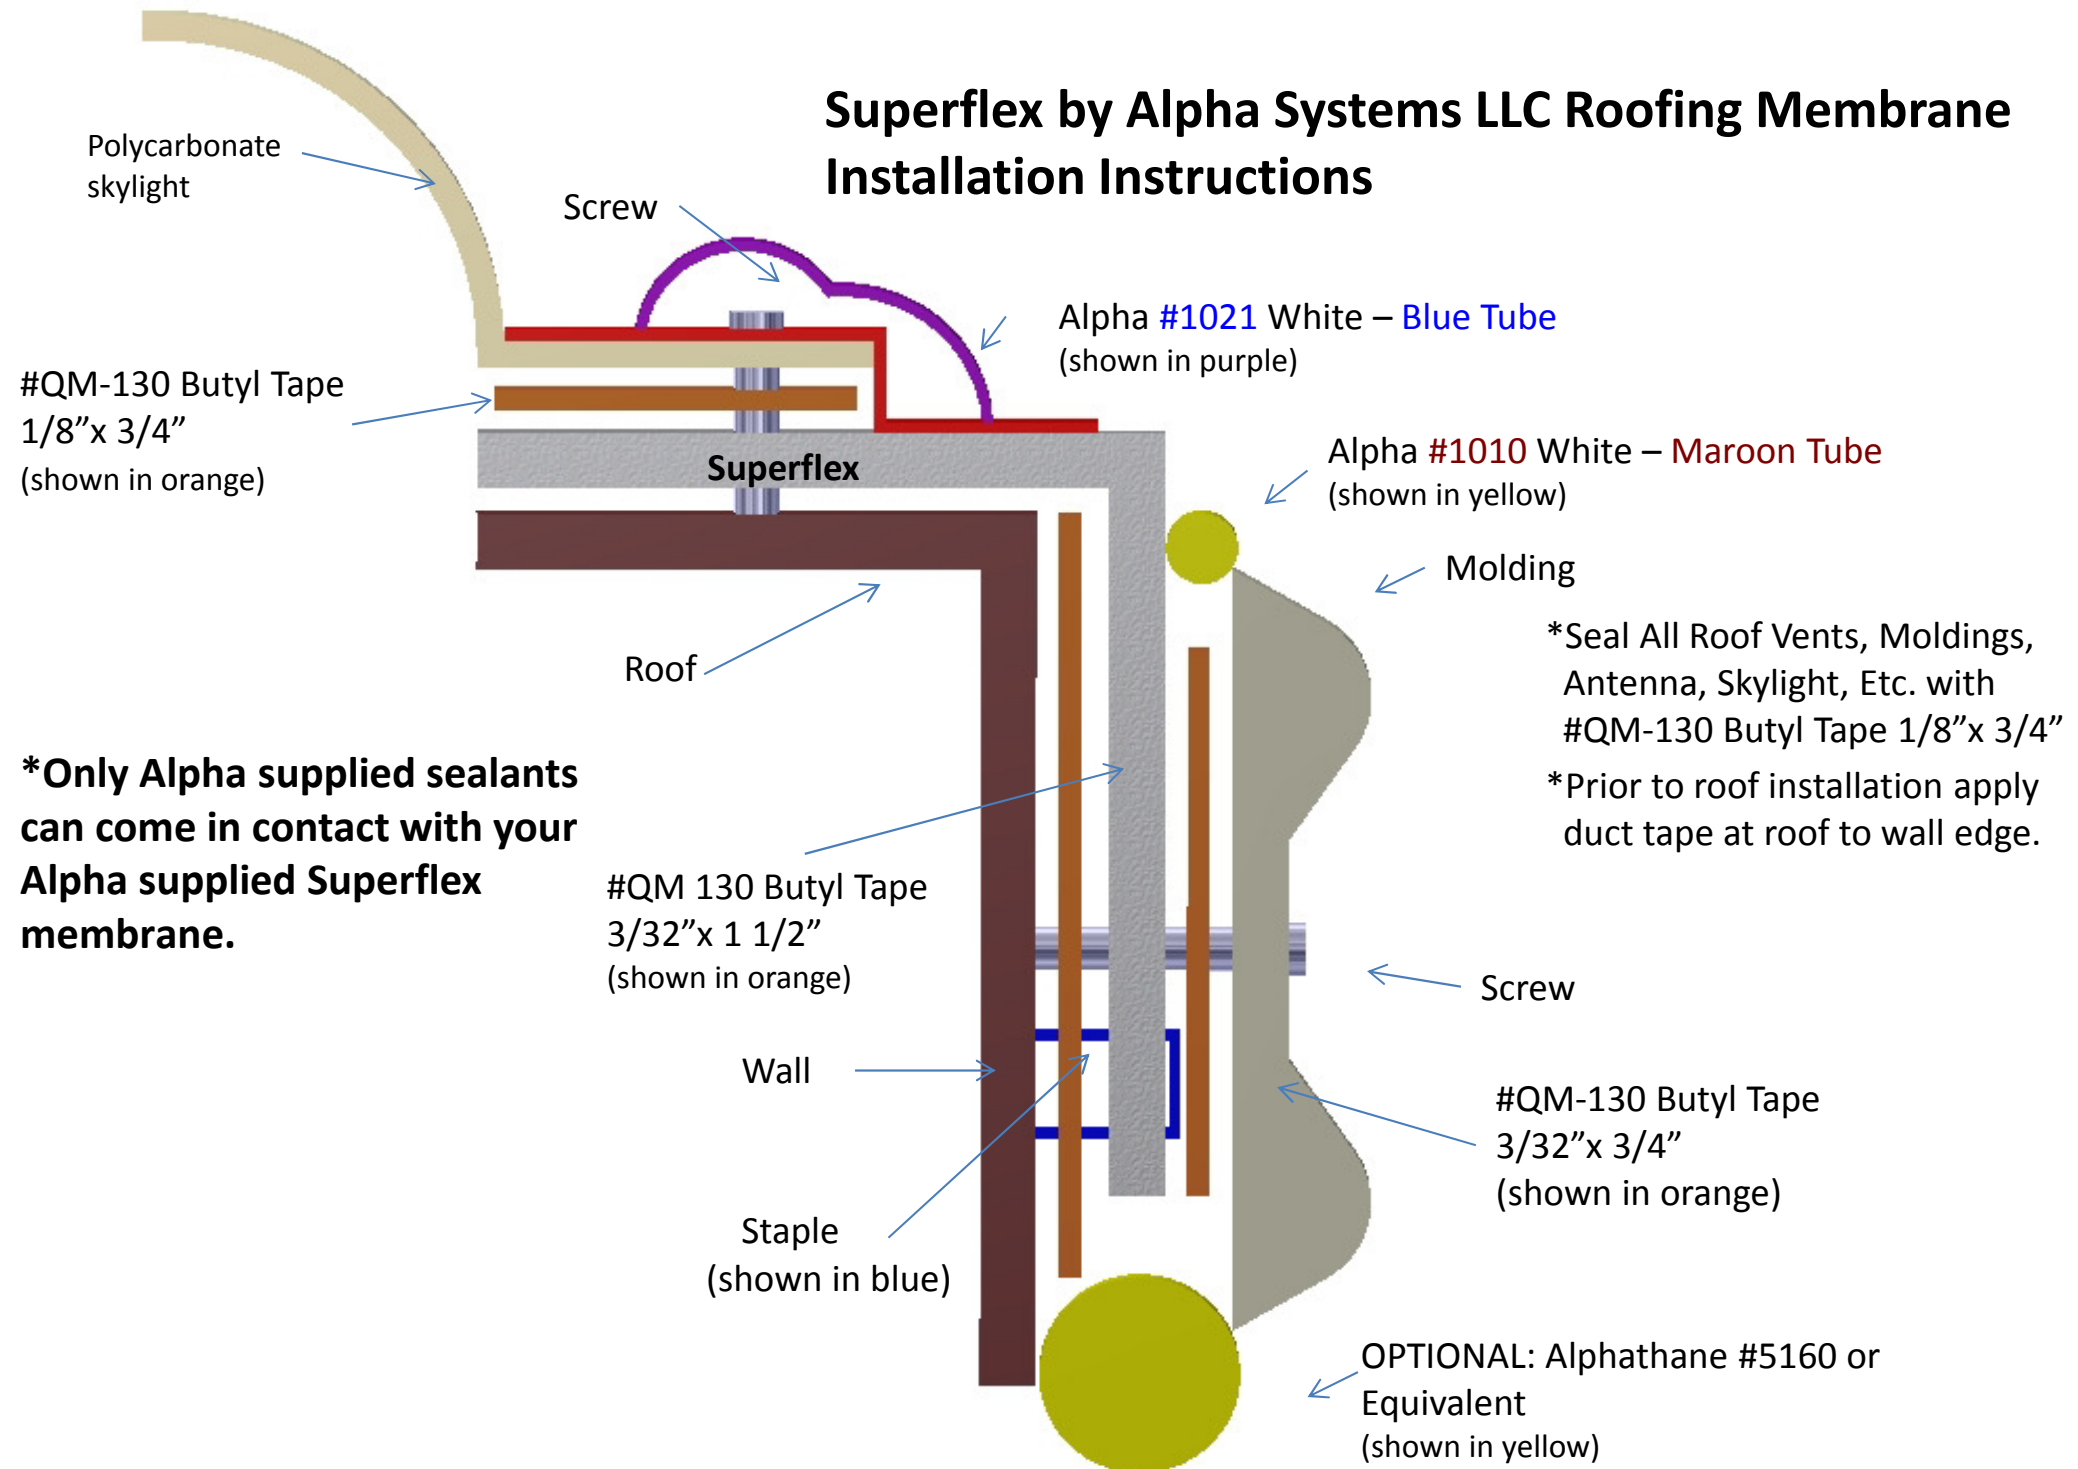

Superflex by Alpha Systems LLC Roofing Membrane Installation Instructions

***Only Alpha supplied sealants can come in contact with your Alpha supplied Superflex membrane.**

*Seal All Roof Vents, Moldings, Antenna, Skylight, Etc. with #QM-130 Butyl Tape 1/8" x 3/4"

*Prior to roof installation apply duct tape at roof to wall edge.